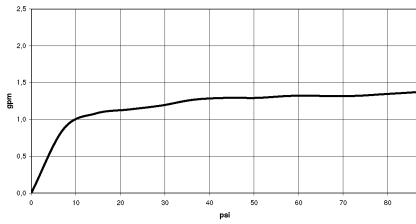

# SERIES-VARIOUS Hand shower - Brushed Champagne (22kt Gold)

IMO

28 025 979

mm [inches]

## Flow rate chart