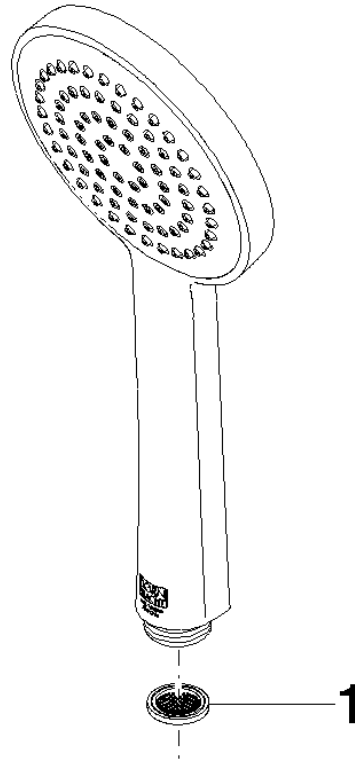

SERIES-VARIOUS Hand shower - Brushed Champagne (22kt Gold)

IMO

28 025 979

Product version from 4/1/2023

Parts for other finishes can be found here: [Chrome](#)