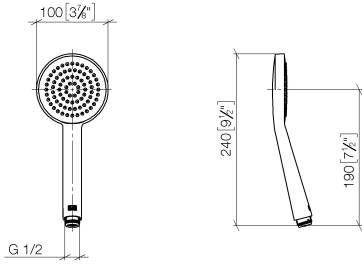

28 025 979

- spray head Ø 100mm
- COMPACT RAIN, max. flow rate 5 l/min (at 3 bar)
- with anti-scale system
- 1/2" connection
- This product can help a building meet the requirements of Green Building Rating Systems, e.g. LEED®, BREEAM®, DGNB

Intrinsic protection against back flow.

Fits: IMO, LULU, MADISON, MEM, TARA, CL.1, LISSÉ, VAIA, META, CYO

	Brushed Champagne (22kt Gold)	28 025 979-46 0010
	Chrome	28 025 979-00 0010
	Brushed Platinum	28 025 979-06 0010
	Platinum	28 025 979-08 0010
	Dark Chrome	28 025 979-19 0010
	Light Gold	28 025 979-26 0010
	Brushed Durabronze (23kt Gold)	28 025 979-28 0010
	Matte Black	28 025 979-33 0010
	Champagne (22kt Gold)	28 025 979-47 0010
	Brushed Chrome	28 025 979-93 0010
	Brushed Dark Platinum	28 025 979-99 0010

# SERIES-VARIOUS Hand shower - Brushed Champagne (22kt Gold)

IMO

28 025 979

mm [inches]