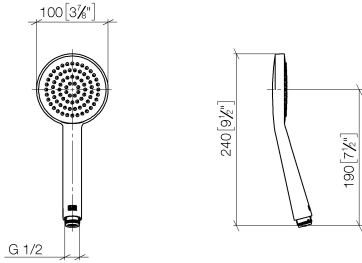

28 025 979

- spray head Ø 100mm
- COMPACT RAIN, max. flow rate 5 l/min (at 3 bar)
- with anti-scale system
- 1/2" connection
- This product can help a building meet the requirements of Green Building Rating Systems, e.g. LEED®, BREEAM®, DGNB

Intrinsic protection against back flow.

Fits: IMO, LULU, MADISON, MEM, TARA, CL.1, LISSÉ, VAIA, META, CYO

	Brushed Dark Platinum	28 025 979-99 0010
	Chrome	28 025 979-00 0010
	Brushed Platinum	28 025 979-06 0010
	Platinum	28 025 979-08 0010
	Dark Chrome	28 025 979-19 0010
	Light Gold	28 025 979-26 0010
	Brushed Durabronze (23kt Gold)	28 025 979-28 0010
	Matte Black	28 025 979-33 0010
	Brushed Champagne (22kt Gold)	28 025 979-46 0010
	Champagne (22kt Gold)	28 025 979-47 0010
	Brushed Chrome	28 025 979-93 0010

SERIES-VARIOUS Hand shower - Brushed Dark Platinum

IMO

28 025 979

mm [inches]

Flow rate chart

28 025 979

Product version from 4/1/2023

Parts for other
finishes can be found
here: [Chrome](#)