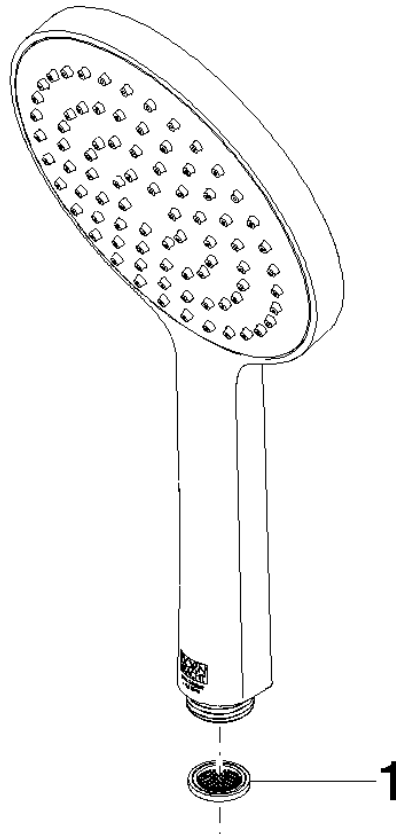

SERIES-VARIOUS Hand shower - Brushed Durabron (23kt Gold)

IMO

28 027 979

- spray head Ø 130 mm
- COMPACT RAIN, max. flow rate 6.8 l/min (at 3 bar)
- with anti-scale system
- 1/2" connection
- This product can help a building meet the requirements of Green Building Rating Systems, e.g. LEED®, BREEAM®, DGNB

Intrinsic protection against back flow.

Fits: IMO, LULU, MADISON, MEM, TARA, CL.1, LISSÉ, VAIA, META, CYO

	Brushed Durabron (23kt Gold)	28 027 979-28 0010
	Chrome	28 027 979-00 0010
	Brushed Platinum	28 027 979-06 0010
	Platinum	28 027 979-08 0010
	Dark Chrome	28 027 979-19 0010
	Light Gold	28 027 979-26 0010
	Matte Black	28 027 979-33 0010
	Brushed Champagne (22kt Gold)	28 027 979-46 0010
	Champagne (22kt Gold)	28 027 979-47 0010
	Brushed Chrome	28 027 979-93 0010
	Brushed Dark Platinum	28 027 979-99 0010

SERIES-VARIOUS Hand shower - Brushed Durabronz (23kt Gold)

IMO

28 027 979

mm [inches]

Flow rate chart

28 027 979

Product version from 4/1/2024

Parts for other
finishes can be found
here: [Chrome](#)

SERIES-VARIOUS Hand shower - Brushed Durabrass (23kt Gold)

IMO

28 027 979

Spare parts list

Product version from 4/1/2024

No.	Item Number	Name	Quantity used	Delivery time
	09 23 01 039 90	sieve	1	2