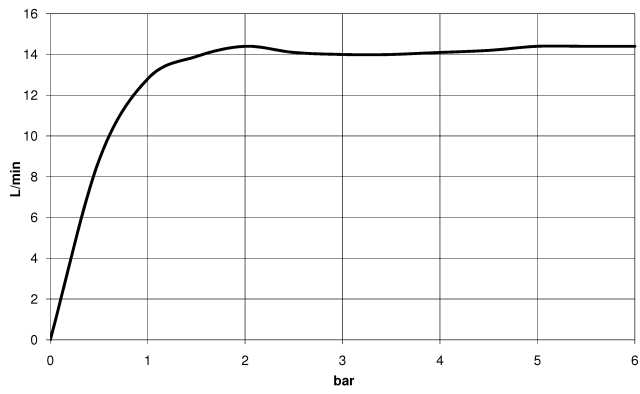

**SERIES-VARIOUS Hand shower - Brushed Platinum**

IMO

28 029 979

- COMPACT RAIN, max. flow rate 15 l/min (at 3 bar)
- with anti-scale system
- 1/2" connection

Intrinsic protection against back flow.

Fits: IMO, LULU, MADISON, MEM, TARA,  
CL.1, LISSÉ, VAIA, META, CYO

	Brushed Platinum	28 029 979-06
	Chrome	28 029 979-00 0010
	Chrome	28 029 979-00
	Brushed Platinum	28 029 979-06 0010
	Platinum	28 029 979-08
	Platinum	28 029 979-08 0010
	Dark Chrome	28 029 979-19
	Dark Chrome	28 029 979-19 0010
	Light Gold	28 029 979-26
	Light Gold	28 029 979-26 0010
	Brushed Durabass (23kt Gold)	28 029 979-28
	Brushed Durabass (23kt Gold)	28 029 979-28 0010
	Matte Black	28 029 979-33 0010
	Matte Black	28 029 979-33
	Brushed Champagne (22kt Gold)	28 029 979-46 0010
	Brushed Champagne (22kt Gold)	28 029 979-46
	Champagne (22kt Gold)	28 029 979-47 0010
	Champagne (22kt Gold)	28 029 979-47
	Brushed Chrome	28 029 979-93
	Brushed Chrome	28 029 979-93 0010
	Brushed Dark Platinum	28 029 979-99
	Brushed Dark Platinum	28 029 979-99 0010

28 029 979

mm [inches]

Flow rate chart

28 029 979

**Product version from 4/1/2024**

Parts for other  
finishes can be found  
here: [Chrome](#)

SERIES-VARIOUS Hand shower - Brushed Platinum

IMO