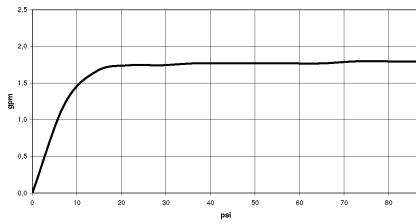

# SERIES-VARIOUS Hand shower FlowReduce - Brushed Platinum

IMO

28 029 979

- COMPACT RAIN, max. flow rate 6.8 l/min (at 3 bar)
- with anti-scale system
- 1/2" connection
- This product can help a building meet the requirements of Green Building Rating Systems, e.g. LEED®, BREEAM®, DGNB

# SERIES-VARIOUS Hand shower FlowReduce - Brushed Platinum

IMO

28 029 979

mm [inches]

## Flow rate chart

28 029 979

**Product version from 4/1/2024**

Parts for other  
finishes can be found  
here: [Chrome](#)

**SERIES-VARIOUS Hand shower FlowReduce - Brushed Platinum**

IMO

28 029 979

**Spare parts list**