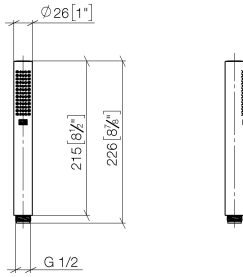

# SERIES-VARIOUS Hand shower FlowReduce - Brushed Platinum

IMO

28 029 979

- COMPACT RAIN, max. flow rate 6.8 l/min (at 3 bar)
- with anti-scale system
- 1/2" connection
- This product can help a building meet the requirements of Green Building Rating Systems, e.g. LEED®, BREEAM®, DGNB

Intrinsic protection against back flow.

Fits: IMO, LULU, MADISON, MEM, TARA, CL.1, LISSÉ, VAIA, META, CYO

|  |                                |                    |
|--|--------------------------------|--------------------|
|  | Brushed Platinum               | 28 029 979-06 0010 |
|  | Chrome                         | 28 029 979-00 0010 |
|  | Chrome                         | 28 029 979-00      |
|  | Brushed Platinum               | 28 029 979-06      |
|  | Platinum                       | 28 029 979-08      |
|  | Platinum                       | 28 029 979-08 0010 |
|  | Dark Chrome                    | 28 029 979-19      |
|  | Dark Chrome                    | 28 029 979-19 0010 |
|  | Light Gold                     | 28 029 979-26      |
|  | Light Gold                     | 28 029 979-26 0010 |
|  | Brushed Durabronze (23kt Gold) | 28 029 979-28      |
|  | Brushed Durabronze (23kt Gold) | 28 029 979-28 0010 |
|  | Matte Black                    | 28 029 979-33 0010 |
|  | Matte Black                    | 28 029 979-33      |
|  | Brushed Champagne (22kt Gold)  | 28 029 979-46 0010 |
|  | Brushed Champagne (22kt Gold)  | 28 029 979-46      |
|  | Champagne (22kt Gold)          | 28 029 979-47 0010 |
|  | Champagne (22kt Gold)          | 28 029 979-47      |
|  | Brushed Chrome                 | 28 029 979-93      |
|  | Brushed Chrome                 | 28 029 979-93 0010 |
|  | Brushed Dark Platinum          | 28 029 979-99      |
|  | Brushed Dark Platinum          | 28 029 979-99 0010 |

# SERIES-VARIOUS Hand shower FlowReduce - Brushed Platinum

IMO

28 029 979

mm [inches]