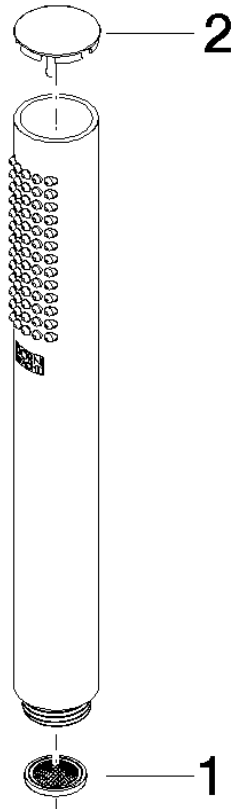

# SERIES-VARIOUS Hand shower FlowReduce - Brushed Platinum

IMO

28 029 979

- COMPACT RAIN, max. flow rate 6.8 l/min (at 3 bar)
- with anti-scale system
- 1/2" connection
- This product can help a building meet the requirements of Green Building Rating Systems, e.g. LEED®, BREEAM®, DGNB

# SERIES-VARIOUS Hand shower FlowReduce - Brushed Platinum

IMO

28 029 979

mm [inches]

## Flow rate chart

28 029 979

**Product version from 4/1/2024**

Parts for other  
finishes can be found  
here: [Chrome](#)

**SERIES-VARIOUS Hand shower FlowReduce - Brushed Platinum**

IMO

28 029 979

**Spare parts list**

**Product version from 4/1/2024**

| No. | Item Number     | Name  | Quantity used | Delivery time |
|-----|-----------------|-------|---------------|---------------|
|     | 09 23 01 039 90 | sieve | 2             | 2             |