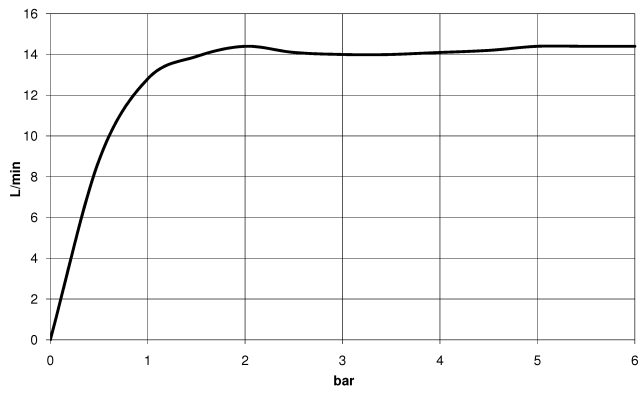

**SERIES-VARIOUS Hand shower - Platinum**

IMO

28 029 979

- COMPACT RAIN, max. flow rate 15 l/min (at 3 bar)
- with anti-scale system
- 1/2" connection

Intrinsic protection against back flow.

Fits: IMO, LULU, MADISON, MEM, TARA,  
CL.1, LISSÉ, VAIA, META, CYO

	Platinum	28 029 979-08
	Chrome	28 029 979-00 0010
	Chrome	28 029 979-00
	Brushed Platinum	28 029 979-06 0010
	Brushed Platinum	28 029 979-06
	Platinum	28 029 979-08 0010
	Dark Chrome	28 029 979-19
	Dark Chrome	28 029 979-19 0010
	Light Gold	28 029 979-26
	Light Gold	28 029 979-26 0010
	Brushed Durabass (23kt Gold)	28 029 979-28
	Brushed Durabass (23kt Gold)	28 029 979-28 0010
	Matte Black	28 029 979-33 0010
	Matte Black	28 029 979-33
	Brushed Champagne (22kt Gold)	28 029 979-46 0010
	Brushed Champagne (22kt Gold)	28 029 979-46
	Champagne (22kt Gold)	28 029 979-47 0010
	Champagne (22kt Gold)	28 029 979-47
	Brushed Chrome	28 029 979-93
	Brushed Chrome	28 029 979-93 0010
	Brushed Dark Platinum	28 029 979-99
	Brushed Dark Platinum	28 029 979-99 0010

28 029 979

mm [inches]

Flow rate chart

28 029 979

**Product version from 4/1/2024**

Parts for other  
finishes can be found  
here: [Chrome](#)

SERIES-VARIOUS Hand shower - Platinum

IMO