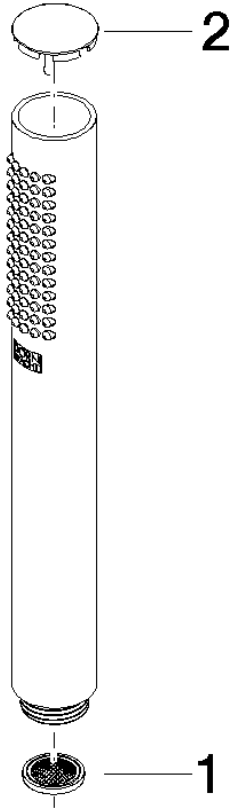

**SERIES-VARIOUS Hand shower - Platinum**

IMO

28 029 979

- COMPACT RAIN, max. flow rate 15 l/min (at 3 bar)
- with anti-scale system
- 1/2" connection

Intrinsic protection against back flow.

Fits: IMO, LULU, MADISON, MEM, TARA,  
CL.1, LISSÉ, VAIA, META, CYO

	Platinum	28 029 979-08
	Chrome	28 029 979-00 0010
	Chrome	28 029 979-00
	Brushed Platinum	28 029 979-06 0010
	Brushed Platinum	28 029 979-06
	Platinum	28 029 979-08 0010
	Dark Chrome	28 029 979-19
	Dark Chrome	28 029 979-19 0010
	Light Gold	28 029 979-26
	Light Gold	28 029 979-26 0010
	Brushed Durabass (23kt Gold)	28 029 979-28
	Brushed Durabass (23kt Gold)	28 029 979-28 0010
	Matte Black	28 029 979-33 0010
	Matte Black	28 029 979-33
	Brushed Champagne (22kt Gold)	28 029 979-46 0010
	Brushed Champagne (22kt Gold)	28 029 979-46
	Champagne (22kt Gold)	28 029 979-47 0010
	Champagne (22kt Gold)	28 029 979-47
	Brushed Chrome	28 029 979-93
	Brushed Chrome	28 029 979-93 0010
	Brushed Dark Platinum	28 029 979-99
	Brushed Dark Platinum	28 029 979-99 0010

28 029 979

mm [inches]

Flow rate chart

28 029 979

**Product version from 4/1/2024**

Parts for other  
finishes can be found  
here: [Chrome](#)

SERIES-VARIOUS Hand shower - Platinum

IMO

28 029 979

**Spare parts list**

**Product version from 4/1/2024**

No.	Item Number	Name	Quantity used	Delivery time
	09 23 01 039 90	sieve	2	2