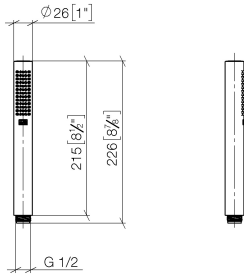

**SERIES-VARIOUS Hand shower - Platinum**

IMO

28 029 979

- COMPACT RAIN, max. flow rate 15 l/min (at 3 bar)
- with anti-scale system
- 1/2" connection

Intrinsic protection against back flow.

Fits: IMO, LULU, MADISON, MEM, TARA,  
CL.1, LISSÉ, VAIA, META, CYO

	Platinum	28 029 979-08
	Chrome	28 029 979-00 0010
	Chrome	28 029 979-00
	Brushed Platinum	28 029 979-06 0010
	Brushed Platinum	28 029 979-06
	Platinum	28 029 979-08 0010
	Dark Chrome	28 029 979-19
	Dark Chrome	28 029 979-19 0010
	Light Gold	28 029 979-26
	Light Gold	28 029 979-26 0010
	Brushed Durabass (23kt Gold)	28 029 979-28
	Brushed Durabass (23kt Gold)	28 029 979-28 0010
	Matte Black	28 029 979-33 0010
	Matte Black	28 029 979-33
	Brushed Champagne (22kt Gold)	28 029 979-46 0010
	Brushed Champagne (22kt Gold)	28 029 979-46
	Champagne (22kt Gold)	28 029 979-47 0010
	Champagne (22kt Gold)	28 029 979-47
	Brushed Chrome	28 029 979-93
	Brushed Chrome	28 029 979-93 0010
	Brushed Dark Platinum	28 029 979-99
	Brushed Dark Platinum	28 029 979-99 0010

28 029 979

mm [inches]

Flow rate chart

28 029 979

**Product version from 4/1/2024**

Parts for other  
finishes can be found  
here: [Chrome](#)

SERIES-VARIOUS Hand shower - Platinum

IMO