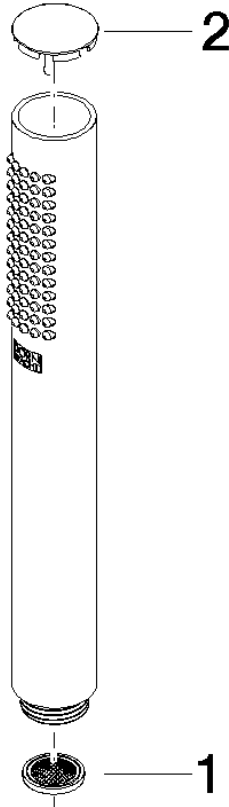

SERIES-VARIOUS Hand shower - Dark Chrome

IMO

28 029 979

- COMPACT RAIN, max. flow rate 15 l/min (at 3 bar)
- with anti-scale system
- 1/2" connection

Intrinsic protection against back flow.

Fits: IMO, LULU, MADISON, MEM, TARA,
CL.1, LISSÉ, VAIA, META, CYO

	Dark Chrome	28 029 979-19
	Chrome	28 029 979-00 0010
	Chrome	28 029 979-00
	Brushed Platinum	28 029 979-06 0010
	Brushed Platinum	28 029 979-06
	Platinum	28 029 979-08
	Platinum	28 029 979-08 0010
	Dark Chrome	28 029 979-19 0010
	Light Gold	28 029 979-26
	Light Gold	28 029 979-26 0010
	Brushed Durabass (23kt Gold)	28 029 979-28
	Brushed Durabass (23kt Gold)	28 029 979-28 0010
	Matte Black	28 029 979-33 0010
	Matte Black	28 029 979-33
	Brushed Champagne (22kt Gold)	28 029 979-46 0010
	Brushed Champagne (22kt Gold)	28 029 979-46
	Champagne (22kt Gold)	28 029 979-47 0010
	Champagne (22kt Gold)	28 029 979-47
	Brushed Chrome	28 029 979-93
	Brushed Chrome	28 029 979-93 0010
	Brushed Dark Platinum	28 029 979-99
	Brushed Dark Platinum	28 029 979-99 0010

28 029 979

mm [inches]

Flow rate chart

28 029 979

Product version from 4/1/2024

Parts for other
finishes can be found
here: [Chrome](#)

SERIES-VARIOUS Hand shower - Dark Chrome

IMO

28 029 979

Spare parts list

Product version from 4/1/2024

No.	Item Number	Name	Quantity used	Delivery time
	09 23 01 039 90	sieve	2	2