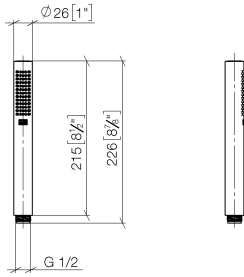

28 029 979

- COMPACT RAIN, max. flow rate 15 l/min (at 3 bar)
- with anti-scale system
- 1/2" connection

Intrinsic protection against back flow.

Fits: IMO, LULU, MADISON, MEM, TARA,
CL.1, LISSÉ, VAIA, META, CYO

	Light Gold	28 029 979-26
	Chrome	28 029 979-00 0010
	Chrome	28 029 979-00
	Brushed Platinum	28 029 979-06 0010
	Brushed Platinum	28 029 979-06
	Platinum	28 029 979-08
	Platinum	28 029 979-08 0010
	Dark Chrome	28 029 979-19
	Dark Chrome	28 029 979-19 0010
	Light Gold	28 029 979-26 0010
	Brushed Durabronze (23kt Gold)	28 029 979-28
	Brushed Durabronze (23kt Gold)	28 029 979-28 0010
	Matte Black	28 029 979-33 0010
	Matte Black	28 029 979-33
	Brushed Champagne (22kt Gold)	28 029 979-46 0010
	Brushed Champagne (22kt Gold)	28 029 979-46
	Champagne (22kt Gold)	28 029 979-47 0010
	Champagne (22kt Gold)	28 029 979-47
	Brushed Chrome	28 029 979-93
	Brushed Chrome	28 029 979-93 0010
	Brushed Dark Platinum	28 029 979-99
	Brushed Dark Platinum	28 029 979-99 0010

28 029 979

mm [inches]

Flow rate chart

28 029 979

Product version from 4/1/2024

Parts for other
finishes can be found
here: [Chrome](#)

SERIES-VARIOUS Hand shower - Light Gold

IMO