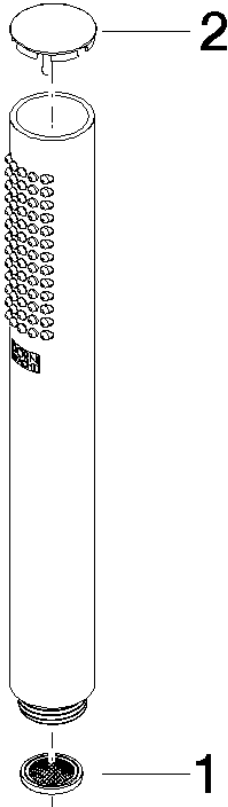

28 029 979

- COMPACT RAIN, max. flow rate 15 l/min (at 3 bar)
- with anti-scale system
- 1/2" connection

Intrinsic protection against back flow.

Fits: IMO, LULU, MADISON, MEM, TARA,
CL.1, LISSÉ, VAIA, META, CYO

	Light Gold	28 029 979-26
	Chrome	28 029 979-00 0010
	Chrome	28 029 979-00
	Brushed Platinum	28 029 979-06 0010
	Brushed Platinum	28 029 979-06
	Platinum	28 029 979-08
	Platinum	28 029 979-08 0010
	Dark Chrome	28 029 979-19
	Dark Chrome	28 029 979-19 0010
	Light Gold	28 029 979-26 0010
	Brushed Durabronze (23kt Gold)	28 029 979-28
	Brushed Durabronze (23kt Gold)	28 029 979-28 0010
	Matte Black	28 029 979-33 0010
	Matte Black	28 029 979-33
	Brushed Champagne (22kt Gold)	28 029 979-46 0010
	Brushed Champagne (22kt Gold)	28 029 979-46
	Champagne (22kt Gold)	28 029 979-47 0010
	Champagne (22kt Gold)	28 029 979-47
	Brushed Chrome	28 029 979-93
	Brushed Chrome	28 029 979-93 0010
	Brushed Dark Platinum	28 029 979-99
	Brushed Dark Platinum	28 029 979-99 0010

28 029 979

mm [inches]

Flow rate chart

28 029 979

Product version from 4/1/2024

Parts for other
finishes can be found
here: [Chrome](#)

SERIES-VARIOUS Hand shower - Light Gold

IMO

28 029 979

Spare parts list

Product version from 4/1/2024

No.	Item Number	Name	Quantity used	Delivery time
	09 23 01 039 90	sieve	2	2