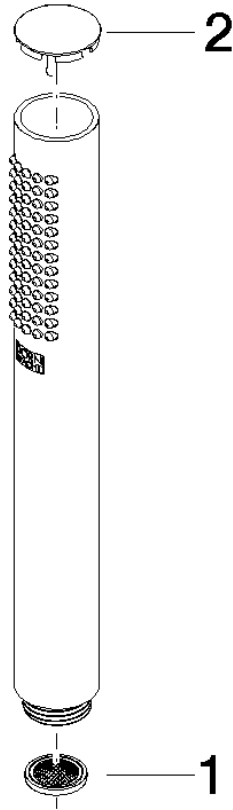

SERIES-VARIOUS Hand shower - Brushed Light Gold

IMO

28 029 979 Product version from 4/1/2024

- COMPACT RAIN, max. flow rate 15 l/min (at 3 bar)
- with anti-scale system
- 1/2" connection

Intrinsic protection against back flow.

Fits: IMO, LULU, MADISON, MEM, TARA, CL.1, LISSÉ, VAIA, META, CYO

	Brushed Light Gold	28 029 979-27
	Chrome	28 029 979-00
	Chrome	28 029 979-00 0010
	Brushed Platinum	28 029 979-06 0010
	Brushed Platinum	28 029 979-06
	Platinum	28 029 979-08 0010
	Platinum	28 029 979-08
	Dark Chrome	28 029 979-19 0010
	Dark Chrome	28 029 979-19
	Light Gold	28 029 979-26 0010
	Light Gold	28 029 979-26
	Brushed Light Gold	28 029 979-27 0010
	Brushed Durabrass (23kt Gold)	28 029 979-28
	Brushed Durabrass (23kt Gold)	28 029 979-28 0010
	Matte Black	28 029 979-33 0010
	Matte Black	28 029 979-33
	Brushed Champagne (22kt Gold)	28 029 979-46 0010
	Brushed Champagne (22kt Gold)	28 029 979-46
	Champagne (22kt Gold)	28 029 979-47
	Champagne (22kt Gold)	28 029 979-47 0010
	Brushed Chrome	28 029 979-93
	Brushed Chrome	28 029 979-93 0010
	Brushed Dark Platinum	28 029 979-99 0010
	Brushed Dark Platinum	28 029 979-99

SERIES-VARIOUS Hand shower - Brushed Light Gold

IMO

28 029 979 Product version from 4/1/2024

28 029 979 Product version from 4/1/2024

mm [inches]

Flow rate chart

28 029 979 Product version from 4/1/2024

Parts for other finishes can be found here: [Chrome](#)

Spare parts list

No.	Item Number	Name	Quantity used	Delivery time
1	09 23 01 039 90	sieve	1	2
2	09 21 02 153-27	cap	1	60