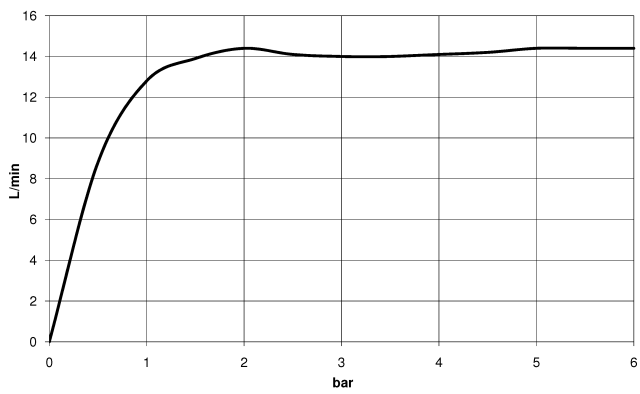

SERIES-VARIOUS Hand shower - Brushed Light Gold

IMO

28 029 979 Product version from 4/1/2024

- COMPACT RAIN, max. flow rate 15 l/min (at 3 bar)
- with anti-scale system
- 1/2" connection

Intrinsic protection against back flow.

SERIES-VARIOUS Hand shower - Brushed Light Gold

IMO

28 029 979 Product version from 4/1/2024

28 029 979 Product version from 4/1/2024

mm [inches]

Flow rate chart

28 029 979 Product version from 4/1/2024

Parts for other finishes can be found here: [Chrome](#)