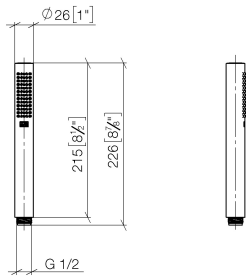

SERIES-VARIOUS Hand shower - Brushed Light Gold

IMO

28 029 979 Product version from 4/1/2024

- COMPACT RAIN, max. flow rate 15 l/min (at 3 bar)
- with anti-scale system
- 1/2" connection

Intrinsic protection against back flow.

Fits: IMO, LULU, MADISON, MEM, TARA, CL.1, LISSÉ, VAIA, META, CYO

	Brushed Light Gold	28 029 979-27
	Chrome	28 029 979-00
	Chrome	28 029 979-00 0010
	Brushed Platinum	28 029 979-06 0010
	Brushed Platinum	28 029 979-06
	Platinum	28 029 979-08 0010
	Platinum	28 029 979-08
	Dark Chrome	28 029 979-19 0010
	Dark Chrome	28 029 979-19
	Light Gold	28 029 979-26 0010
	Light Gold	28 029 979-26
	Brushed Light Gold	28 029 979-27 0010
	Brushed Durabrass (23kt Gold)	28 029 979-28
	Brushed Durabrass (23kt Gold)	28 029 979-28 0010
	Matte Black	28 029 979-33 0010
	Matte Black	28 029 979-33
	Brushed Champagne (22kt Gold)	28 029 979-46 0010
	Brushed Champagne (22kt Gold)	28 029 979-46
	Champagne (22kt Gold)	28 029 979-47
	Champagne (22kt Gold)	28 029 979-47 0010
	Brushed Chrome	28 029 979-93
	Brushed Chrome	28 029 979-93 0010
	Brushed Dark Platinum	28 029 979-99 0010
	Brushed Dark Platinum	28 029 979-99

SERIES-VARIOUS Hand shower - Brushed Light Gold

IMO

28 029 979 Product version from 4/1/2024

28 029 979 Product version from 4/1/2024

mm [inches]

Flow rate chart

28 029 979 Product version from 4/1/2024

Parts for other finishes can be found here: [Chrome](#)