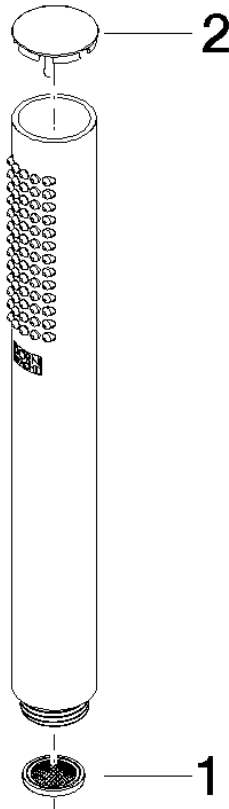

28 029 979

- COMPACT RAIN, max. flow rate 15 l/min (at 3 bar)
- with anti-scale system
- 1/2" connection

Intrinsic protection against back flow.

Fits: IMO, LULU, MADISON, MEM, TARA, CL.1, LISSÉ, VAIA, META, CYO

	Brushed Durabron (23kt Gold)	28 029 979-28
	Chrome	28 029 979-00 0010
	Chrome	28 029 979-00
	Brushed Platinum	28 029 979-06 0010
	Brushed Platinum	28 029 979-06
	Platinum	28 029 979-08
	Platinum	28 029 979-08 0010
	Dark Chrome	28 029 979-19
	Dark Chrome	28 029 979-19 0010
	Light Gold	28 029 979-26
	Light Gold	28 029 979-26 0010
	Brushed Durabron (23kt Gold)	28 029 979-28 0010
	Matte Black	28 029 979-33 0010
	Matte Black	28 029 979-33
	Brushed Champagne (22kt Gold)	28 029 979-46 0010
	Brushed Champagne (22kt Gold)	28 029 979-46
	Champagne (22kt Gold)	28 029 979-47 0010
	Champagne (22kt Gold)	28 029 979-47
	Brushed Chrome	28 029 979-93
	Brushed Chrome	28 029 979-93 0010
	Brushed Dark Platinum	28 029 979-99
	Brushed Dark Platinum	28 029 979-99 0010

28 029 979

mm [inches]

Flow rate chart

28 029 979

Product version from 4/1/2024

Parts for other
finishes can be found
here: [Chrome](#)

SERIES-VARIOUS Hand shower - Brushed Durabrass (23kt Gold)

IMO

28 029 979

Spare parts list

Product version from 4/1/2024

No.	Item Number	Name	Quantity used	Delivery time
	09 23 01 039 90	sieve	2	2