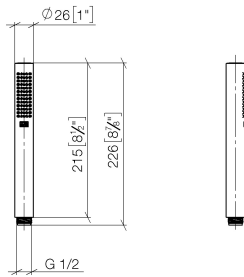

SERIES-VARIOUS Hand shower - Brushed Champagne (22kt Gold)

IMO

28 029 979

- COMPACT RAIN, max. flow rate 6.8 l/min (at 3 bar)
- with anti-scale system
- 1/2" connection
- This product can help a building meet the requirements of Green Building Rating Systems, e.g. LEED®, BREEAM®, DGNB

Intrinsic protection against back flow.

Fits: IMO, LULU, MADISON, MEM, TARA, CL.1, LISSÉ, VAIA, META, CYO

	Brushed Champagne (22kt Gold)	28 029 979-46 0010
	Chrome	28 029 979-00 0010
	Chrome	28 029 979-00
	Brushed Platinum	28 029 979-06 0010
	Brushed Platinum	28 029 979-06
	Platinum	28 029 979-08
	Platinum	28 029 979-08 0010
	Dark Chrome	28 029 979-19
	Dark Chrome	28 029 979-19 0010
	Light Gold	28 029 979-26
	Light Gold	28 029 979-26 0010
	Brushed Durabronze (23kt Gold)	28 029 979-28
	Brushed Durabronze (23kt Gold)	28 029 979-28 0010
	Matte Black	28 029 979-33 0010
	Matte Black	28 029 979-33
	Brushed Champagne (22kt Gold)	28 029 979-46
	Champagne (22kt Gold)	28 029 979-47 0010
	Champagne (22kt Gold)	28 029 979-47
	Brushed Chrome	28 029 979-93
	Brushed Chrome	28 029 979-93 0010
	Brushed Dark Platinum	28 029 979-99
	Brushed Dark Platinum	28 029 979-99 0010

28 029 979

mm [inches]

Flow rate chart

28 029 979

Product version from 4/1/2024

Parts for other
finishes can be found
here: [Chrome](#)

SERIES-VARIOUS Hand shower - Brushed Champagne (22kt Gold)

IMO