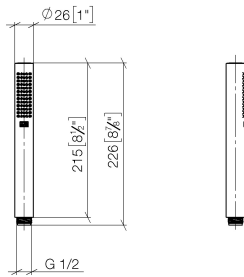

**SERIES-VARIOUS Hand shower - Champagne (22kt Gold)**

IMO

28 029 979

- COMPACT RAIN, max. flow rate 15 l/min (at 3 bar)
- with anti-scale system
- 1/2" connection

Intrinsic protection against back flow.

Fits: IMO, LULU, MADISON, MEM, TARA,  
CL.1, LISSÉ, VAIA, META, CYO

28 029 979

mm [inches]

Flow rate chart

28 029 979

**Product version from 4/1/2024**

Parts for other  
finishes can be found  
here: [Chrome](#)

SERIES-VARIOUS Hand shower - Champagne (22kt Gold)

IMO