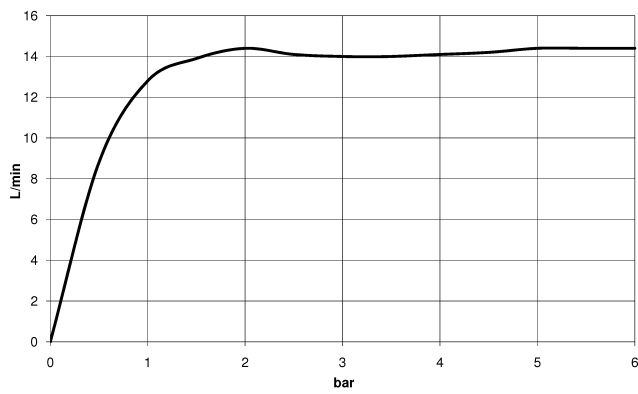

**SERIES-VARIOUS Hand shower - Champagne (22kt Gold)**

IMO

28 029 979

- COMPACT RAIN, max. flow rate 15 l/min (at 3 bar)
- with anti-scale system
- 1/2" connection

Intrinsic protection against back flow.

Fits: IMO, LULU, MADISON, MEM, TARA,  
CL.1, LISSÉ, VAIA, META, CYO

	Champagne (22kt Gold)	28 029 979-47
	Chrome	28 029 979-00 0010
	Chrome	28 029 979-00
	Brushed Platinum	28 029 979-06 0010
	Brushed Platinum	28 029 979-06
	Platinum	28 029 979-08
	Platinum	28 029 979-08 0010
	Dark Chrome	28 029 979-19
	Dark Chrome	28 029 979-19 0010
	Light Gold	28 029 979-26
	Light Gold	28 029 979-26 0010
	Brushed Durabross (23kt Gold)	28 029 979-28
	Brushed Durabross (23kt Gold)	28 029 979-28 0010
	Matte Black	28 029 979-33 0010
	Matte Black	28 029 979-33
	Brushed Champagne (22kt Gold)	28 029 979-46 0010
	Brushed Champagne (22kt Gold)	28 029 979-46
	Champagne (22kt Gold)	28 029 979-47 0010
	Brushed Chrome	28 029 979-93
	Brushed Chrome	28 029 979-93 0010
	Brushed Dark Platinum	28 029 979-99
	Brushed Dark Platinum	28 029 979-99 0010

28 029 979

mm [inches]

Flow rate chart

28 029 979

**Product version from 4/1/2024**

Parts for other  
finishes can be found  
here: [Chrome](#)

SERIES-VARIOUS Hand shower - Champagne (22kt Gold)

IMO