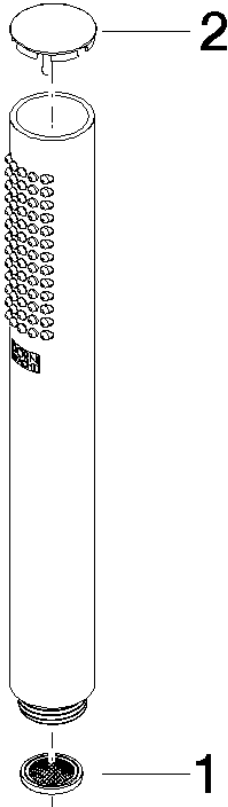

**SERIES-VARIOUS Hand shower - Champagne (22kt Gold)**

IMO

28 029 979

- COMPACT RAIN, max. flow rate 15 l/min (at 3 bar)
- with anti-scale system
- 1/2" connection

Intrinsic protection against back flow.

Fits: IMO, LULU, MADISON, MEM, TARA,  
CL.1, LISSÉ, VAIA, META, CYO

	Champagne (22kt Gold)	28 029 979-47
	Chrome	28 029 979-00 0010
	Chrome	28 029 979-00
	Brushed Platinum	28 029 979-06 0010
	Brushed Platinum	28 029 979-06
	Platinum	28 029 979-08
	Platinum	28 029 979-08 0010
	Dark Chrome	28 029 979-19
	Dark Chrome	28 029 979-19 0010
	Light Gold	28 029 979-26
	Light Gold	28 029 979-26 0010
	Brushed Durabross (23kt Gold)	28 029 979-28
	Brushed Durabross (23kt Gold)	28 029 979-28 0010
	Matte Black	28 029 979-33 0010
	Matte Black	28 029 979-33
	Brushed Champagne (22kt Gold)	28 029 979-46 0010
	Brushed Champagne (22kt Gold)	28 029 979-46
	Champagne (22kt Gold)	28 029 979-47 0010
	Brushed Chrome	28 029 979-93
	Brushed Chrome	28 029 979-93 0010
	Brushed Dark Platinum	28 029 979-99
	Brushed Dark Platinum	28 029 979-99 0010

28 029 979

mm [inches]

Flow rate chart

28 029 979

**Product version from 4/1/2024**

Parts for other  
finishes can be found  
here: [Chrome](#)

SERIES-VARIOUS Hand shower - Champagne (22kt Gold)

IMO

28 029 979

**Spare parts list**

**Product version from 4/1/2024**

No.	Item Number	Name	Quantity used	Delivery time
	09 23 01 039 90	sieve	2	2