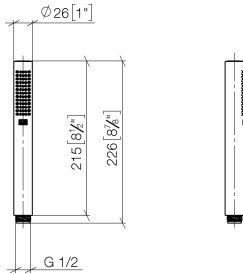

SERIES-VARIOUS Hand shower FlowReduce - Champagne (22kt Gold)

IMO

28 029 979

mm [inches]

Flow rate chart

28 029 979

Product version from 4/1/2024

Parts for other
finishes can be found
here: [Chrome](#)