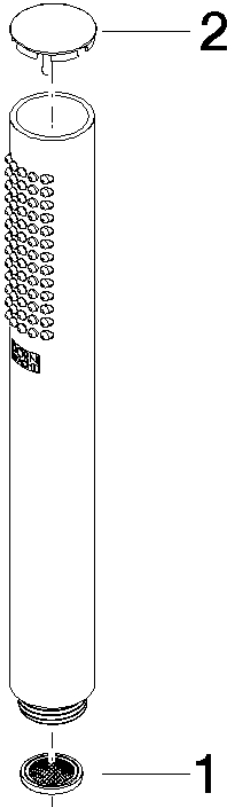

28 029 979

- COMPACT RAIN, max. flow rate 6.8 l/min (at 3 bar)
- with anti-scale system
- 1/2" connection
- This product can help a building meet the requirements of Green Building Rating Systems, e.g. LEED®, BREEAM®, DGNB

Intrinsic protection against back flow.

Fits: IMO, LULU, MADISON, MEM, TARA, CL.1, LISSÉ, VAIA, META, CYO

	Champagne (22kt Gold)	28 029 979-47 0010
	Chrome	28 029 979-00 0010
	Chrome	28 029 979-00
	Brushed Platinum	28 029 979-06 0010
	Brushed Platinum	28 029 979-06
	Platinum	28 029 979-08
	Platinum	28 029 979-08 0010
	Dark Chrome	28 029 979-19
	Dark Chrome	28 029 979-19 0010
	Light Gold	28 029 979-26
	Light Gold	28 029 979-26 0010
	Brushed Durabross (23kt Gold)	28 029 979-28
	Brushed Durabross (23kt Gold)	28 029 979-28 0010
	Matte Black	28 029 979-33 0010
	Matte Black	28 029 979-33
	Brushed Champagne (22kt Gold)	28 029 979-46 0010
	Brushed Champagne (22kt Gold)	28 029 979-46
	Champagne (22kt Gold)	28 029 979-47
	Brushed Chrome	28 029 979-93
	Brushed Chrome	28 029 979-93 0010
	Brushed Dark Platinum	28 029 979-99
	Brushed Dark Platinum	28 029 979-99 0010

SERIES-VARIOUS Hand shower FlowReduce - Champagne (22kt Gold)

IMO

28 029 979

mm [inches]

Flow rate chart

28 029 979

Product version from 4/1/2024

Parts for other
finishes can be found
here: [Chrome](#)

SERIES-VARIOUS Hand shower FlowReduce - Champagne (22kt Gold)

IMO

28 029 979

Spare parts list

Product version from 4/1/2024

No.	Item Number	Name	Quantity used	Delivery time
	09 23 01 039 90	sieve	2	2