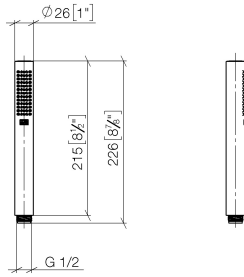

**SERIES-VARIOUS Hand shower - Brushed Chrome**

IMO

28 029 979

- COMPACT RAIN, max. flow rate 15 l/min (at 3 bar)
- with anti-scale system
- 1/2" connection

Intrinsic protection against back flow.

Fits: IMO, LULU, MADISON, MEM, TARA,  
CL.1, LISSÉ, VAIA, META, CYO

28 029 979

mm [inches]

Flow rate chart

28 029 979

**Product version from 4/1/2024**

Parts for other  
finishes can be found  
here: [Chrome](#)

SERIES-VARIOUS Hand shower - Brushed Chrome

IMO