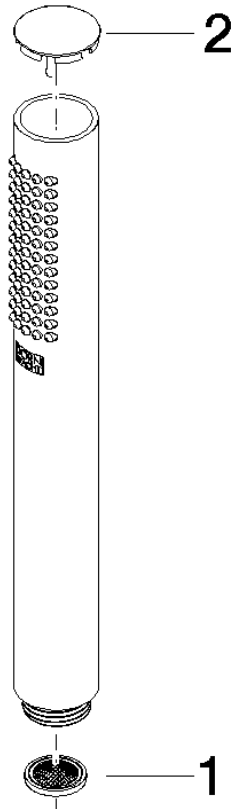

**SERIES-VARIOUS Hand shower - Brushed Chrome**

IMO

28 029 979

- COMPACT RAIN, max. flow rate 15 l/min (at 3 bar)
- with anti-scale system
- 1/2" connection

Intrinsic protection against back flow.

Fits: IMO, LULU, MADISON, MEM, TARA,  
CL.1, LISSÉ, VAIA, META, CYO

	Brushed Chrome	28 029 979-93
	Chrome	28 029 979-00 0010
	Chrome	28 029 979-00
	Brushed Platinum	28 029 979-06 0010
	Brushed Platinum	28 029 979-06
	Platinum	28 029 979-08
	Platinum	28 029 979-08 0010
	Dark Chrome	28 029 979-19
	Dark Chrome	28 029 979-19 0010
	Light Gold	28 029 979-26
	Light Gold	28 029 979-26 0010
	Brushed Durabronze (23kt Gold)	28 029 979-28
	Brushed Durabronze (23kt Gold)	28 029 979-28 0010
	Matte Black	28 029 979-33 0010
	Matte Black	28 029 979-33
	Brushed Champagne (22kt Gold)	28 029 979-46 0010
	Brushed Champagne (22kt Gold)	28 029 979-46
	Champagne (22kt Gold)	28 029 979-47 0010
	Champagne (22kt Gold)	28 029 979-47
	Brushed Chrome	28 029 979-93 0010
	Brushed Dark Platinum	28 029 979-99
	Brushed Dark Platinum	28 029 979-99 0010

28 029 979

mm [inches]

Flow rate chart

28 029 979

**Product version from 4/1/2024**

Parts for other  
finishes can be found  
here: [Chrome](#)

SERIES-VARIOUS Hand shower - Brushed Chrome

IMO

28 029 979

**Spare parts list**

**Product version from 4/1/2024**

No.	Item Number	Name	Quantity used	Delivery time
	09 23 01 039 90	sieve	2	2