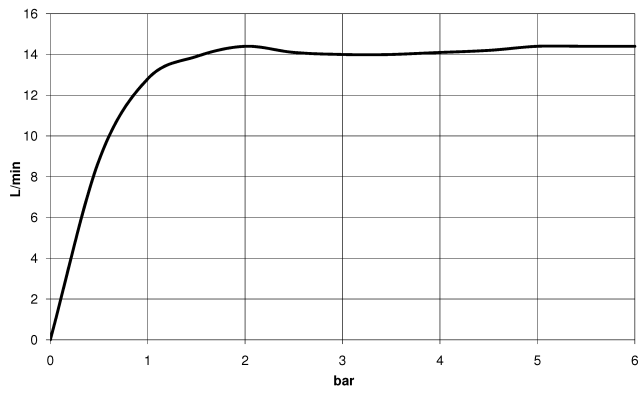

**SERIES-VARIOUS Hand shower - Brushed Chrome**

IMO

28 029 979

- COMPACT RAIN, max. flow rate 15 l/min (at 3 bar)
- with anti-scale system
- 1/2" connection

Intrinsic protection against back flow.

Fits: IMO, LULU, MADISON, MEM, TARA,  
CL.1, LISSÉ, VAIA, META, CYO

	Brushed Chrome	28 029 979-93
	Chrome	28 029 979-00 0010
	Chrome	28 029 979-00
	Brushed Platinum	28 029 979-06 0010
	Brushed Platinum	28 029 979-06
	Platinum	28 029 979-08
	Platinum	28 029 979-08 0010
	Dark Chrome	28 029 979-19
	Dark Chrome	28 029 979-19 0010
	Light Gold	28 029 979-26
	Light Gold	28 029 979-26 0010
	Brushed Durabronze (23kt Gold)	28 029 979-28
	Brushed Durabronze (23kt Gold)	28 029 979-28 0010
	Matte Black	28 029 979-33 0010
	Matte Black	28 029 979-33
	Brushed Champagne (22kt Gold)	28 029 979-46 0010
	Brushed Champagne (22kt Gold)	28 029 979-46
	Champagne (22kt Gold)	28 029 979-47 0010
	Champagne (22kt Gold)	28 029 979-47
	Brushed Chrome	28 029 979-93 0010
	Brushed Dark Platinum	28 029 979-99
	Brushed Dark Platinum	28 029 979-99 0010

28 029 979

mm [inches]

Flow rate chart

28 029 979

**Product version from 4/1/2024**

Parts for other  
finishes can be found  
here: [Chrome](#)

SERIES-VARIOUS Hand shower - Brushed Chrome

IMO