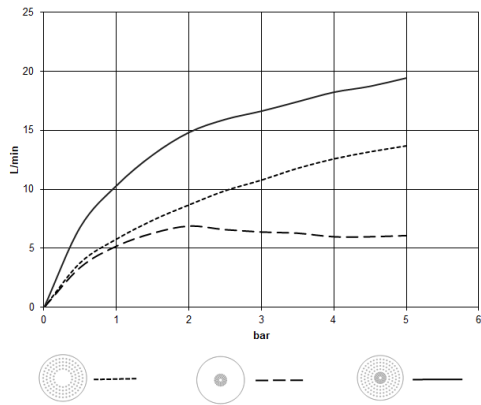

28 031 970

Fits: TARA, LISSÉ, VAIA, META

- rain shower Ø 300 mm
- PURE RAIN, max. flow rate 12 l/min (at 3 bar)
- PURIFY RAIN, max. flow rate 6 l/min (at 3 bar)
- Distance to ceiling from bottom edge of shower 40 mm
- with anti-scale system
- For simultaneous control of the jet types, we recommend the xTool thermostat module

Required miscellaneous

Concealed ceiling installation box 35 041 970 90
with ceiling fixing -

- min. recess depth 90 mm
- max. recess depth 115 mm
- 2x female thread 1/2" outlet
- concealed rough parts

28 031 970

mm [inches]

Flow rate chart

Certificates

LGA_38400.

28 031 970

Spare parts list

No.	Item Number	Name	Quantity used	Delivery time
1	90 17 20 263 00 90	fixing set	1	2
2	90 24 03 309 01 90	connection	1	2
3	90 24 03 309 00 90	connection	1	2