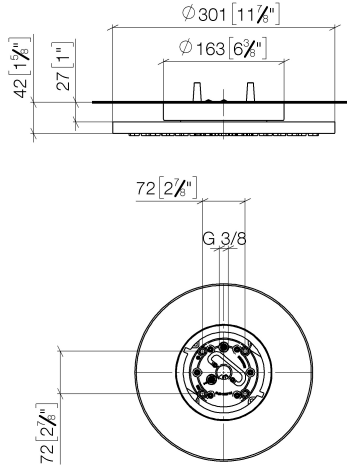

28 031 970

Fits: TARA, LISSÉ, VAIA, META

- rain shower Ø 300 mm
- PURE RAIN, max. flow rate 12 l/min (at 3 bar)
- PURIFY RAIN, max. flow rate 6 l/min (at 3 bar)
- Distance to ceiling from bottom edge of shower 40 mm
- with anti-scale system
- For simultaneous control of the jet types, we recommend the xTool thermostat module

Required miscellaneous

Concealed ceiling installation box 35 041 970 90
with ceiling fixing -

- min. recess depth 90 mm
- max. recess depth 115 mm
- 2x female thread 1/2" outlet
- concealed rough parts

28 031 970

mm [inches]

Flow rate chart

Certificates

LGA_38400.

28 031 970

Spare parts list

No.	Item Number	Name	Quantity used	Delivery time
1	90 17 20 263 00 90	fixing set	1	2
2	90 24 03 309 01 90	connection	1	2
3	90 24 03 309 00 90	connection	1	2