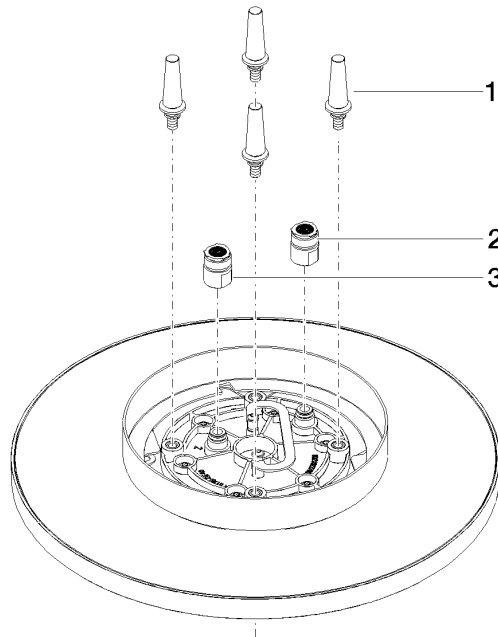

28 031 970

Fits: TARA, LISSÉ, VAIA, META

- rain shower Ø 300 mm
- PURE RAIN, max. flow rate 12 l/min (at 3 bar)
- PURIFY RAIN, max. flow rate 6 l/min (at 3 bar)
- Distance to ceiling from bottom edge of shower 40 mm
- with anti-scale system
- For simultaneous control of the jet types, we recommend the xTool thermostat module

Required miscellaneous

Concealed ceiling installation box 35 041 970 90
with ceiling fixing -

- min. recess depth 90 mm
- max. recess depth 115 mm
- 2x female thread 1/2" outlet
- concealed rough parts

28 031 970

mm [inches]

Flow rate chart

Certificates

LGA_38400.

28 031 970

Spare parts list

No.	Item Number	Name	Quantity used	Delivery time
1	90 17 20 263 00 90	fixing set	1	2
2	90 24 03 309 01 90	connection	1	2
3	90 24 03 309 00 90	connection	1	2