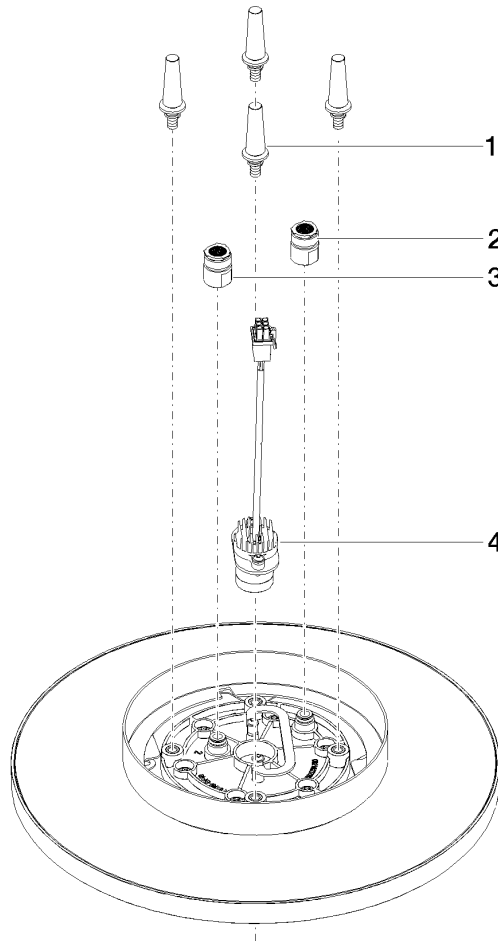

**Rain shower for surface-mounted ceiling installation with light 300 mm -
Chrome**

TARA

28 032 970

Fits: TARA, LISSÉ, VAIA, META

- rain shower Ø 300 mm
- PURE RAIN, max. flow rate 12 l/min (at 3 bar)
- PURIFY RAIN, max. flow rate 6 l/min (at 3 bar)
- Distance to ceiling from bottom edge of shower 40 mm
- with anti-scale system
- central LED Spot 3000 K
- Provided by customer: Light switch
- For simultaneous control of the jet types, we recommend the xTool thermostat module
- Not suitable for use in a steam room.

Required miscellaneous

**Concealed ceiling installation box 35 042 970 90
for surface-mounted ceiling
installation with light -**

- min. recess depth 90 mm
- max. recess depth 115 mm
- 2x female thread 1/2" connections
- Input 100-240V AC 50-60Hz
- concealed rough parts
- Output 350 mA SELV / Class II
- Provided by customer: Light switch

Rain shower for surface-mounted ceiling installation with light 300 mm -
Chrome

TARA

28 032 970
mm [inches]

Flow rate chart

Certificates

LGA_38400.

WRAS_240502006.

28 032 970

Spare parts list

No.	Item Number	Name	Quantity used	Delivery time
1	90 17 20 263 00 90	fixing set	1	2
2	90 24 03 309 01 90	connection	1	2
3	90 24 03 309 00 90	connection	1	2
4	90 10 01 225 00 90	electronic accessories	1	2