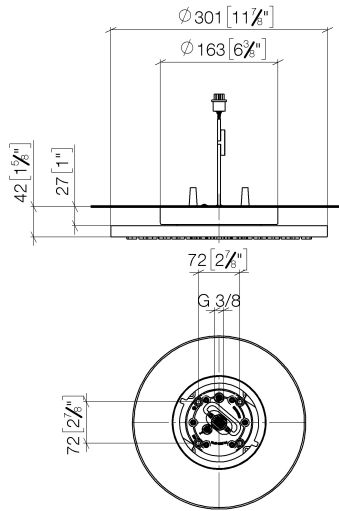

**Rain shower for surface-mounted ceiling installation with light 300 mm -
Chrome**

TARA

28 032 970

Fits: TARA, LISSÉ, VAIA, META

- rain shower Ø 300 mm
- PURE RAIN, max. flow rate 12 l/min (at 3 bar)
- PURIFY RAIN, max. flow rate 6 l/min (at 3 bar)
- Distance to ceiling from bottom edge of shower 40 mm
- with anti-scale system
- central LED Spot 3000 K
- Provided by customer: Light switch
- For simultaneous control of the jet types, we recommend the xTool thermostat module
- Not suitable for use in a steam room.

Required miscellaneous

**Concealed ceiling installation box 35 042 970 90
for surface-mounted ceiling
installation with light -**

- min. recess depth 90 mm
- max. recess depth 115 mm
- 2x female thread 1/2" connections
- Input 100-240V AC 50-60Hz
- concealed rough parts
- Output 350 mA SELV / Class II
- Provided by customer: Light switch

Rain shower for surface-mounted ceiling installation with light 300 mm -
Chrome

TARA

28 032 970
mm [inches]

Flow rate chart

Certificates

LGA_38400.

WRAS_240502006.

28 032 970

Spare parts list

No.	Item Number	Name	Quantity used	Delivery time
1	90 17 20 263 00 90	fixing set	1	2
2	90 24 03 309 01 90	connection	1	2
3	90 24 03 309 00 90	connection	1	2
4	90 10 01 225 00 90	electronic accessories	1	2