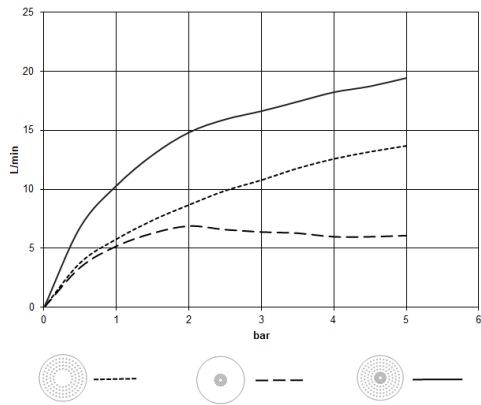

**Rain shower for surface-mounted ceiling installation with light 300 mm -
Chrome**

TARA

28 032 970

Fits: TARA, LISSÉ, VAIA, META

- rain shower Ø 300 mm
- PURE RAIN, max. flow rate 12 l/min (at 3 bar)
- PURIFY RAIN, max. flow rate 6 l/min (at 3 bar)
- Distance to ceiling from bottom edge of shower 40 mm
- with anti-scale system
- central LED Spot 3000 K
- Provided by customer: Light switch
- For simultaneous control of the jet types, we recommend the xTool thermostat module
- Not suitable for use in a steam room.

● WRAS 240502006
includes light bulbs with a Class F energy efficiency

includes light bulbs with a Class F energy efficiency

	Chrome	28 032 970-00
	Brushed Platinum	28 032 970-06
	Platinum	28 032 970-08
	Dark Chrome	28 032 970-19
	Light Gold	28 032 970-26
	Brushed Light Gold	28 032 970-27
	Brushed Durabrass (23kt Gold)	28 032 970-28
	Matte Black	28 032 970-33
	Brushed Bronze	28 032 970-42
	Brushed Champagne (22kt Gold)	28 032 970-46
	Champagne (22kt Gold)	28 032 970-47
	Brushed Chrome	28 032 970-93
	Brushed Dark Platinum	28 032 970-99

Required miscellaneous

**Concealed ceiling installation box 35 042 970 90
for surface-mounted ceiling
installation with light -**

- min. recess depth 90 mm
- max. recess depth 115 mm
- 2x female thread 1/2" connections
- Input 100-240V AC 50-60Hz
- concealed rough parts
- Output 350 mA SELV / Class II
- Provided by customer: Light switch

Rain shower for surface-mounted ceiling installation with light 300 mm -
Chrome

TARA

28 032 970
mm [inches]

Flow rate chart

Certificates

LGA_38400.

WRAS_240502006.

28 032 970