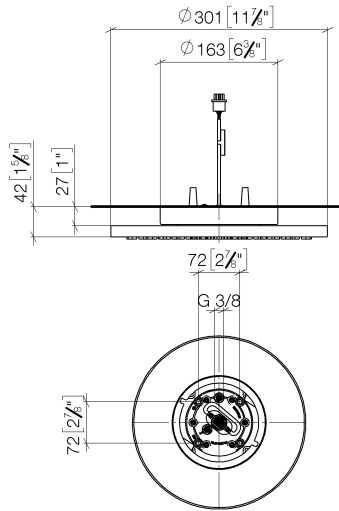

## Rain shower for surface-mounted ceiling installation with light 300 mm - Light Gold

TARA

28 032 970

Fits: TARA, LISSÉ, VAIA, META

- rain shower Ø 300 mm
- PURE RAIN, max. flow rate 12 l/min (at 3 bar)
- PURIFY RAIN, max. flow rate 6 l/min (at 3 bar)
- Distance to ceiling from bottom edge of shower 40 mm
- with anti-scale system
- central LED Spot 3000 K
- Provided by customer: Light switch
- For simultaneous control of the jet types, we recommend the xTool thermostat module
- Not suitable for use in a steam room.

• WRAS 240502006  
**includes light bulbs with a Class F energy efficiency**

includes light bulbs with a Class F energy efficiency

	Light Gold	28 032 970-26
	Chrome	28 032 970-00
	Brushed Platinum	28 032 970-06
	Platinum	28 032 970-08
	Dark Chrome	28 032 970-19
	Brushed Light Gold	28 032 970-27
	Brushed Durabronze (23kt Gold)	28 032 970-28
	Matte Black	28 032 970-33
	Brushed Bronze	28 032 970-42
	Brushed Champagne (22kt Gold)	28 032 970-46
	Champagne (22kt Gold)	28 032 970-47
	Brushed Chrome	28 032 970-93
	Brushed Dark Platinum	28 032 970-99

### Required miscellaneous

**Concealed ceiling installation box for surface-mounted ceiling installation with light -** 35 042 970 90

- concealed rough parts
- min. recess depth 90 mm
- max. recess depth 115 mm
- 2x female thread 1/2" connections
- Input 100-240V AC 50-60Hz
- Output 350 mA SELV / Class II
- Provided by customer: Light switch

28 032 970  
mm [inches]

Flow rate chart

Certificates

LGA\_38400.

WRAS\_240502006.

28 032 970

**Spare parts list**

No.	Item Number	Name	Quantity used	Delivery time
1	90 17 20 263 00 90	fixing set	1	2
2	90 24 03 309 01 90	connection	1	2
3	90 24 03 309 00 90	connection	1	2
4	90 10 01 225 00 90	electronic accessories	1	2