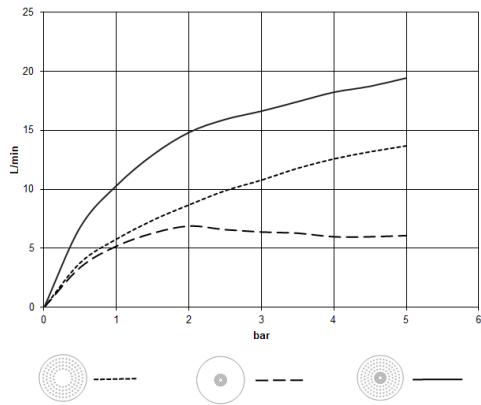

## Rain shower for surface-mounted ceiling installation with light 300 mm - Light Gold

TARA

28 032 970

Fits: TARA, LISSÉ, VAIA, META

- rain shower Ø 300 mm
- PURE RAIN, max. flow rate 12 l/min (at 3 bar)
- PURIFY RAIN, max. flow rate 6 l/min (at 3 bar)
- Distance to ceiling from bottom edge of shower 40 mm
- with anti-scale system
- central LED Spot 3000 K
- Provided by customer: Light switch
- For simultaneous control of the jet types, we recommend the xTool thermostat module
- Not suitable for use in a steam room.

### Required miscellaneous

**Concealed ceiling installation box for surface-mounted ceiling installation with light -** 35 042 970 90

- concealed rough parts
- min. recess depth 90 mm
- max. recess depth 115 mm
- 2x female thread 1/2" connections
- Input 100-240V AC 50-60Hz
- Output 350 mA SELV / Class II
- Provided by customer: Light switch

28 032 970  
mm [inches]

Flow rate chart

Certificates

LGA\_38400.

WRAS\_240502006.

28 032 970

**Spare parts list**

No.	Item Number	Name	Quantity used	Delivery time
1	90 17 20 263 00 90	fixing set	1	2
2	90 24 03 309 01 90	connection	1	2
3	90 24 03 309 00 90	connection	1	2
4	90 10 01 225 00 90	electronic accessories	1	2