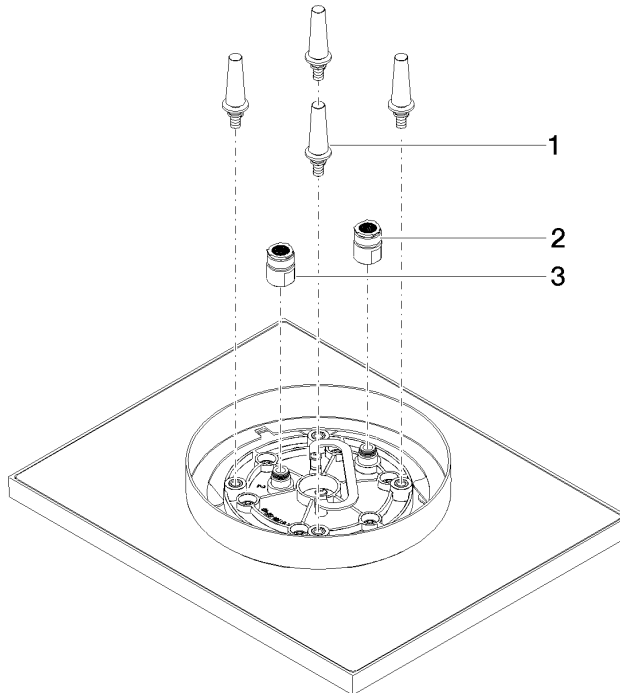

## Rain shower for surface-mounted ceiling installation 300 x 240 mm - Brushed Champagne (22kt Gold)

28 041 980 Product version from 5/1/2022

- rain shower 300 x 240mm
- PURE RAIN, max. flow rate 12 l/min (at 3 bar)
- PURIFY RAIN, max. flow rate 6 l/min (at 3 bar)
- Distance to ceiling from bottom edge of shower 40 mm
- with anti-scale system
- For simultaneous control of the jet types, we recommend the xTool thermostat module
- Not suitable for use in a steam room.
- WRAS

## Rain shower for surface-mounted ceiling installation 300 x 240 mm - Brushed Champagne (22kt Gold)

---

28 041 980 Product version from 5/1/2022

### Certificates

---

LGA\_38

WRAS\_240502

**Rain shower for surface-mounted ceiling installation 300 x 240 mm - Brushed  
Champagne (22kt Gold)**

28 041 980 Product version from 5/1/2022

**Spare parts list**

No.	Item Number	Name	Quantity used	Delivery time
1	90 17 20 263 00 90	fixing set	1	2
2	90 24 03 309 01 90	connection	1	2
3	90 24 03 309 00 90	connection	1	2