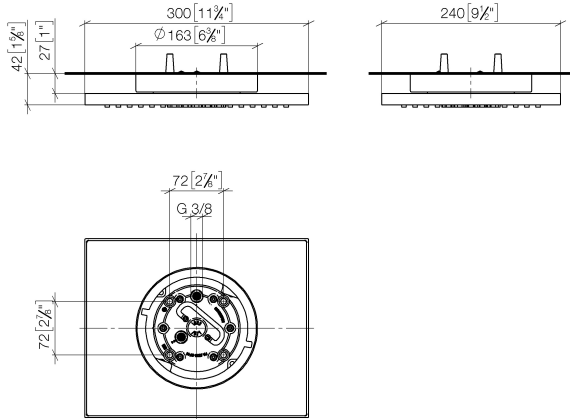

## Rain shower for surface-mounted ceiling installation 300 x 240 mm - Brushed Champagne (22kt Gold)

28 041 980 Product version from 5/1/2022

- rain shower 300 x 240mm
- PURE RAIN, max. flow rate 12 l/min (at 3 bar)
- PURIFY RAIN, max. flow rate 6 l/min (at 3 bar)
- Distance to ceiling from bottom edge of shower 40 mm
- with anti-scale system
- For simultaneous control of the jet types, we recommend the xTool thermostat module
- Not suitable for use in a steam room.
- WRAS

### Required miscellaneous

**Concealed ceiling installation box 35 041 970 90 with ceiling fixing -**

- concealed rough parts
- min. recess depth mm
- max. recess depth mm
- 2x female thread " outlet

# Rain shower for surface-mounted ceiling installation 300 x 240 mm - Brushed Champagne (22kt Gold)

28 041 980 Product version from 5/1/2022  
mm [inches]

No.	Item Number	Name	Quantity used	Delivery time
1	90 17 20 263 00 90	fixing set	1	2
2	90 24 03 309 01 90	connection	1	2
3	90 24 03 309 00 90	connection	1	2