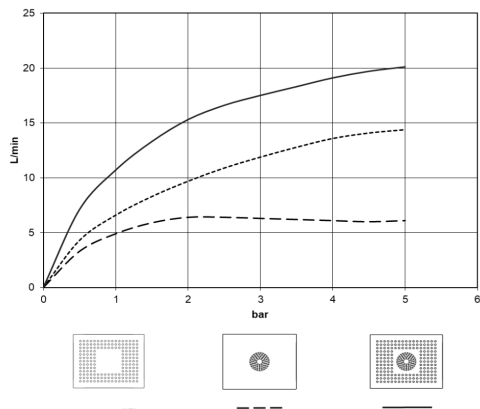

## Rain shower for surface-mounted ceiling installation 300 x 240 mm - Brushed Champagne (22kt Gold)

28 041 980 Product version from 5/1/2022

- rain shower 300 x 240mm
- PURE RAIN, max. flow rate 12 l/min (at 3 bar)
- PURIFY RAIN, max. flow rate 6 l/min (at 3 bar)
- Distance to ceiling from bottom edge of shower 40 mm
- with anti-scale system
- For simultaneous control of the jet types, we recommend the xTool thermostat module
- Not suitable for use in a steam room.
- WRAS

# Rain shower for surface-mounted ceiling installation 300 x 240 mm - Brushed Champagne (22kt Gold)

28 041 980 Product version from 5/1/2022  
mm [inches]

## Flow rate chart