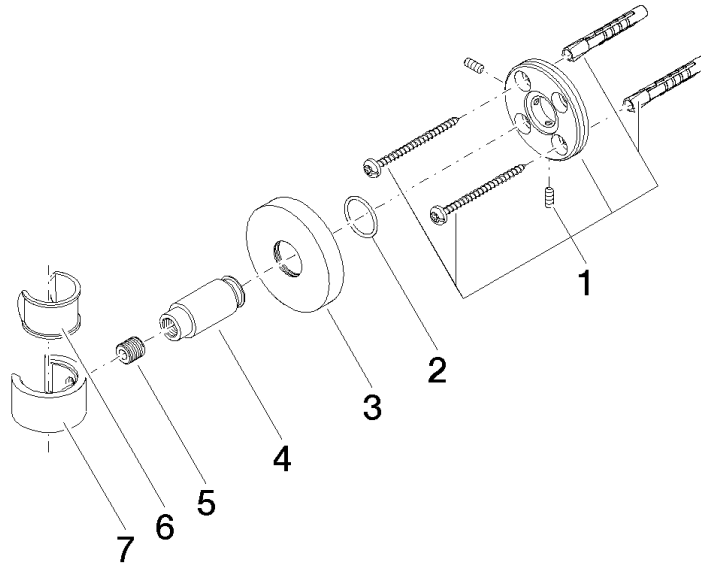

28 050 625

• rosette Ø 55 mm

Fits: TARA, META

	Chrome	28 050 625-00
	Brushed Platinum	28 050 625-06
	Dark Chrome	28 050 625-19
	Light Gold	28 050 625-26
	Brushed Light Gold	28 050 625-27
	Brushed Durabronze (23kt Gold)	28 050 625-28
	Matte Black	28 050 625-33
	Brushed Bronze	28 050 625-42
	Brushed Champagne (22kt Gold)	28 050 625-46
	Champagne (22kt Gold)	28 050 625-47
	Brushed Chrome	28 050 625-93
	Brushed Dark Platinum	28 050 625-99

28 050 625

mm [inches]

28 050 625

**Product version from 10/1/2023**

Parts for other  
finishes can be found  
here: Brushed  
Platinum

Wall bracket - Chrome

TARA

28 050 625

**Spare parts list**

**Product version from 10/1/2023**

No.	Item Number	Name	Quantity used	Delivery time
	05 17 62 500 00 90	fixing set	7	2