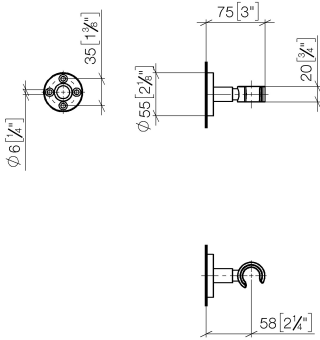

28 050 625

• rosette Ø 55 mm

Fits: TARA, META

	Chrome	28 050 625-00
	Brushed Platinum	28 050 625-06
	Dark Chrome	28 050 625-19
	Light Gold	28 050 625-26
	Brushed Light Gold	28 050 625-27
	Brushed Durabronze (23kt Gold)	28 050 625-28
	Matte Black	28 050 625-33
	Brushed Bronze	28 050 625-42
	Brushed Champagne (22kt Gold)	28 050 625-46
	Champagne (22kt Gold)	28 050 625-47
	Brushed Chrome	28 050 625-93
	Brushed Dark Platinum	28 050 625-99

28 050 625

mm [inches]

28 050 625

**Product version from 10/1/2023**

Parts for other  
finishes can be found  
here: Brushed  
Platinum

Wall bracket - Chrome

TARA

28 050 625

**Spare parts list**

**Product version from 10/1/2023**

No.	Item Number	Name	Quantity used	Delivery time
	05 17 62 500 00 90	fixing set	7	2