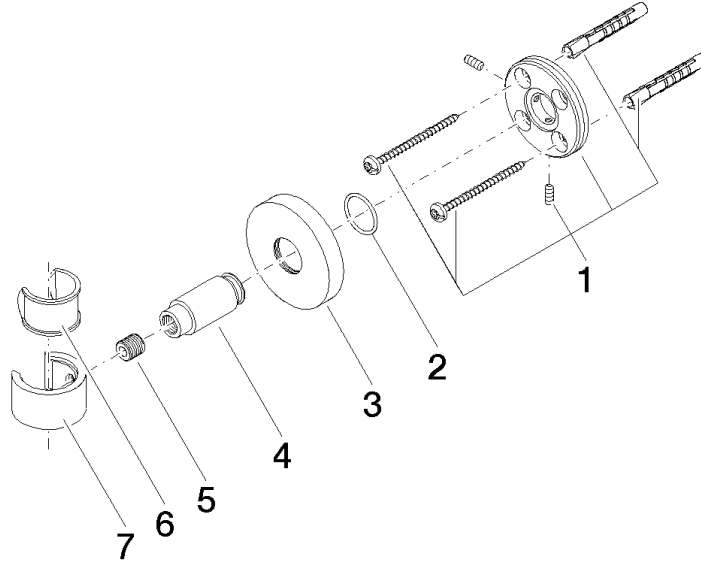

28 050 625

• rosette Ø 55 mm

Fits: TARA, META

	Brushed Platinum	28 050 625-06
	Chrome	28 050 625-00
	Dark Chrome	28 050 625-19
	Light Gold	28 050 625-26
	Brushed Light Gold	28 050 625-27
	Brushed Durabronze (23kt Gold)	28 050 625-28
	Matte Black	28 050 625-33
	Brushed Bronze	28 050 625-42
	Brushed Champagne (22kt Gold)	28 050 625-46
	Champagne (22kt Gold)	28 050 625-47
	Brushed Chrome	28 050 625-93
	Brushed Dark Platinum	28 050 625-99

28 050 625

mm [inches]

28 050 625

Product version from 10/1/2023

Parts for other
finishes can be found
here: [Chrome](#)

Wall bracket - Brushed Platinum

TARA

28 050 625

Spare parts list

Product version from 10/1/2023

No.	Item Number	Name	Quantity used	Delivery time
	05 17 62 500 00 90	fixing set	7	2