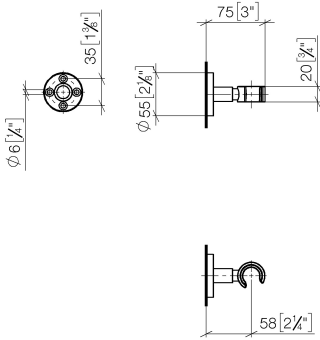

28 050 625

• rosette Ø 55 mm

Fits: TARA, META

	Brushed Platinum	28 050 625-06
	Chrome	28 050 625-00
	Dark Chrome	28 050 625-19
	Light Gold	28 050 625-26
	Brushed Light Gold	28 050 625-27
	Brushed Durabronze (23kt Gold)	28 050 625-28
	Matte Black	28 050 625-33
	Brushed Bronze	28 050 625-42
	Brushed Champagne (22kt Gold)	28 050 625-46
	Champagne (22kt Gold)	28 050 625-47
	Brushed Chrome	28 050 625-93
	Brushed Dark Platinum	28 050 625-99

28 050 625

mm [inches]

28 050 625

Product version from 10/1/2023

Parts for other
finishes can be found
here: [Chrome](#)

Wall bracket - Brushed Platinum

TARA

28 050 625

Spare parts list

Product version from 10/1/2023

No.	Item Number	Name	Quantity used	Delivery time
	05 17 62 500 00 90	fixing set	7	2