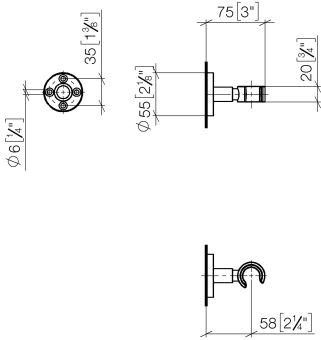

28 050 625

• rosette Ø 55 mm

Fits: TARA, META

	Brushed Bronze	28 050 625-42
	Chrome	28 050 625-00
	Brushed Platinum	28 050 625-06
	Dark Chrome	28 050 625-19
	Light Gold	28 050 625-26
	Brushed Light Gold	28 050 625-27
	Brushed Durabronze (23kt Gold)	28 050 625-28
	Matte Black	28 050 625-33
	Brushed Champagne (22kt Gold)	28 050 625-46
	Champagne (22kt Gold)	28 050 625-47
	Brushed Chrome	28 050 625-93
	Brushed Dark Platinum	28 050 625-99

28 050 625

mm [inches]

28 050 625

**Product version from 10/1/2023**

Parts for other  
finishes can be found  
here: [Chrome](#)

## Wall bracket - Brushed Bronze

TARA

28 050 625

#### Product version from 10/1/2023

No.	Item Number	Name	Quantity used	Delivery time
	05 17 62 500 00 90	fixing set	7	2