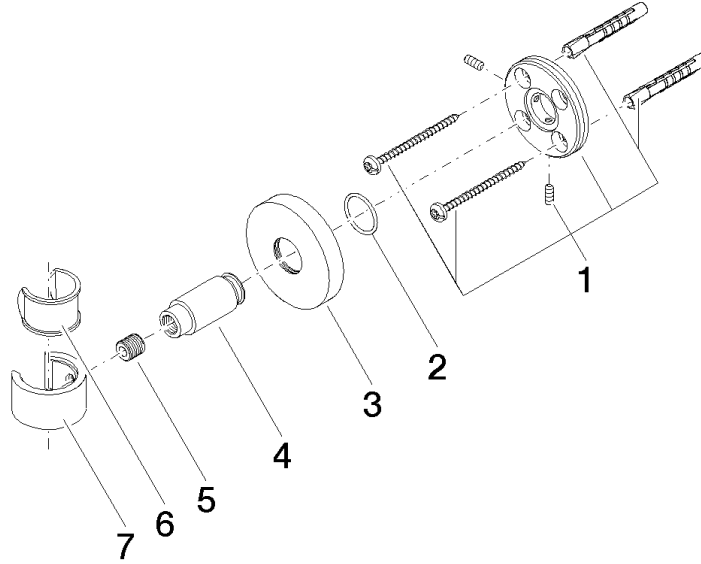

28 050 625

• rosette Ø 55 mm

Fits: TARA, META

	Brushed Bronze	28 050 625-42
	Chrome	28 050 625-00
	Brushed Platinum	28 050 625-06
	Dark Chrome	28 050 625-19
	Light Gold	28 050 625-26
	Brushed Light Gold	28 050 625-27
	Brushed Durabronze (23kt Gold)	28 050 625-28
	Matte Black	28 050 625-33
	Brushed Champagne (22kt Gold)	28 050 625-46
	Champagne (22kt Gold)	28 050 625-47
	Brushed Chrome	28 050 625-93
	Brushed Dark Platinum	28 050 625-99

28 050 625

mm [inches]

28 050 625

**Product version from 10/1/2023**

Parts for other  
finishes can be found  
here: [Chrome](#)

## Wall bracket - Brushed Bronze

TARA

28 050 625

#### Product version from 10/1/2023

No.	Item Number	Name	Quantity used	Delivery time
	05 17 62 500 00 90	fixing set	7	2