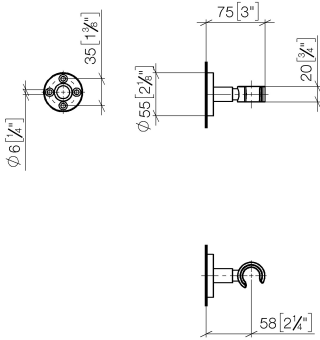

Wall bracket - Champagne (22kt Gold)

TARA

28 050 625

● rosette Ø 55 mm

Fits: TARA, META

	Champagne (22kt Gold)	28 050 625-47
	Chrome	28 050 625-00
	Brushed Platinum	28 050 625-06
	Dark Chrome	28 050 625-19
	Light Gold	28 050 625-26
	Brushed Light Gold	28 050 625-27
	Brushed Durabronze (23kt Gold)	28 050 625-28
	Matte Black	28 050 625-33
	Brushed Bronze	28 050 625-42
	Brushed Champagne (22kt Gold)	28 050 625-46
	Brushed Chrome	28 050 625-93
	Brushed Dark Platinum	28 050 625-99

28 050 625

mm [inches]

28 050 625

Product version from 10/1/2023

Parts for other
finishes can be found
here: [Chrome](#)

Wall bracket - Champagne (22kt Gold)

TARA

28 050 625

Spare parts list

Product version from 10/1/2023

No.	Item Number	Name	Quantity used	Delivery time
	05 17 62 500 00 90	fixing set	7	2