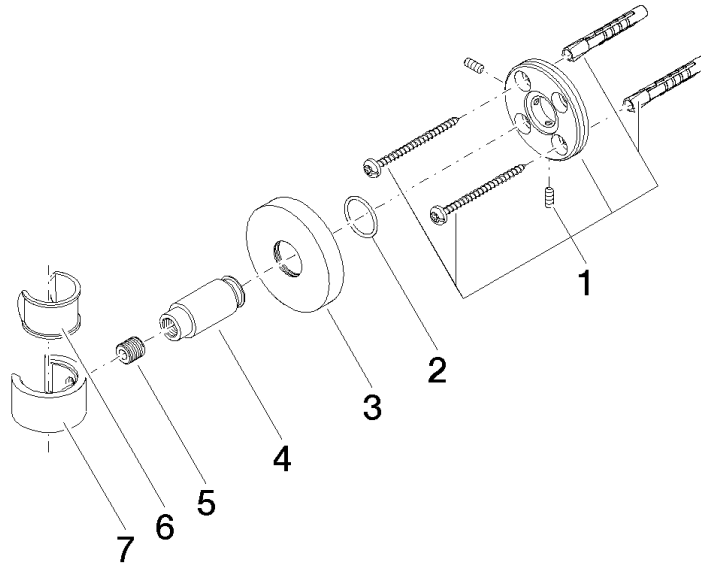

Wall bracket - Champagne (22kt Gold)

TARA

28 050 625

● rosette Ø 55 mm

Fits: TARA, META

	Champagne (22kt Gold)	28 050 625-47
	Chrome	28 050 625-00
	Brushed Platinum	28 050 625-06
	Dark Chrome	28 050 625-19
	Light Gold	28 050 625-26
	Brushed Light Gold	28 050 625-27
	Brushed Durabronze (23kt Gold)	28 050 625-28
	Matte Black	28 050 625-33
	Brushed Bronze	28 050 625-42
	Brushed Champagne (22kt Gold)	28 050 625-46
	Brushed Chrome	28 050 625-93
	Brushed Dark Platinum	28 050 625-99

28 050 625

mm [inches]

28 050 625

Product version from 10/1/2023

Parts for other
finishes can be found
here: [Chrome](#)

Wall bracket - Champagne (22kt Gold)

TARA

28 050 625

Spare parts list

Product version from 10/1/2023

No.	Item Number	Name	Quantity used	Delivery time
	05 17 62 500 00 90	fixing set	7	2