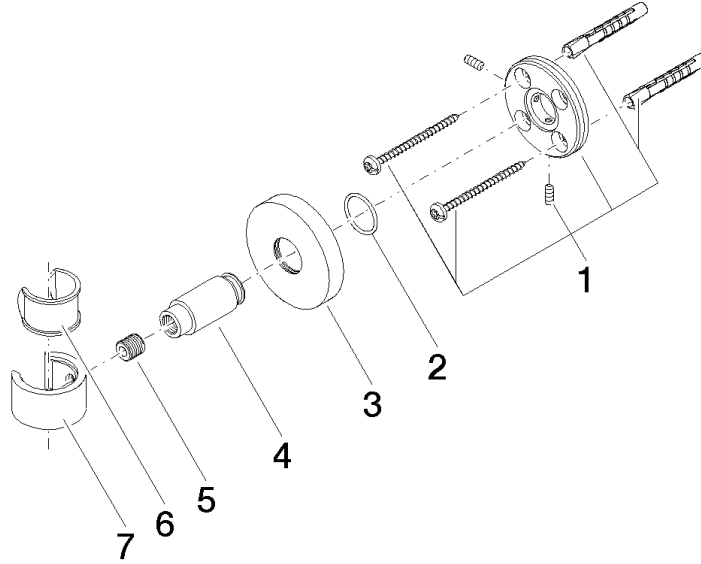

28 050 625

● rosette Ø 55 mm

Fits: TARA, META

	Brushed Chrome	28 050 625-93
	Chrome	28 050 625-00
	Brushed Platinum	28 050 625-06
	Dark Chrome	28 050 625-19
	Light Gold	28 050 625-26
	Brushed Light Gold	28 050 625-27
	Brushed Durabronze (23kt Gold)	28 050 625-28
	Matte Black	28 050 625-33
	Brushed Bronze	28 050 625-42
	Brushed Champagne (22kt Gold)	28 050 625-46
	Champagne (22kt Gold)	28 050 625-47
	Brushed Dark Platinum	28 050 625-99

28 050 625

mm [inches]

28 050 625

Product version from 10/1/2023

Parts for other
finishes can be found
here: [Chrome](#)

Wall bracket - Brushed Chrome

TARA

28 050 625

Spare parts list

Product version from 10/1/2023

No.	Item Number	Name	Quantity used	Delivery time
	05 17 62 500 00 90	fixing set	7	2