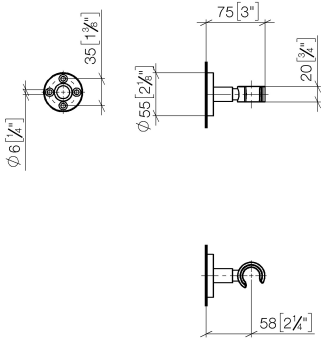

Wall bracket - Brushed Dark Platinum

TARA

28 050 625

• rosette Ø 55 mm

Fits: TARA, META

	Brushed Dark Platinum	28 050 625-99
	Chrome	28 050 625-00
	Brushed Platinum	28 050 625-06
	Dark Chrome	28 050 625-19
	Light Gold	28 050 625-26
	Brushed Light Gold	28 050 625-27
	Brushed Durabronze (23kt Gold)	28 050 625-28
	Matte Black	28 050 625-33
	Brushed Bronze	28 050 625-42
	Brushed Champagne (22kt Gold)	28 050 625-46
	Champagne (22kt Gold)	28 050 625-47
	Brushed Chrome	28 050 625-93

28 050 625

mm [inches]

28 050 625

Product version from 10/1/2023

Parts for other
finishes can be found
here: [Chrome](#)

Wall bracket - Brushed Dark Platinum

TARA

28 050 625

Spare parts list

Product version from 10/1/2023

No.	Item Number	Name	Quantity used	Delivery time
	05 17 62 500 00 90	fixing set	7	2