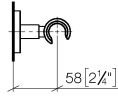

EDITION PRO Wall bracket - Chrome

28 050 626

- rosette Ø 55 mm

	Chrome	28 050 626-00
	Matte Black	28 050 626-33
	Brushed Chrome	28 050 626-93

EDITION PRO Wall bracket - Chrome

28 050 626

mm [inches]

EDITION PRO Wall bracket - Chrome

28 050 626

Parts for other
finishes can be found
here: [Matte Black](#)

EDITION PRO Wall bracket - Chrome

28 050 626

Spare parts list

No.	Item Number	Name	Quantity used	Delivery time
	05 17 62 500 00 90	fixing set	6	2