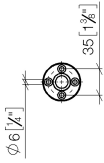

EDITION PRO Wall bracket - Chrome

28 050 626

- rosette Ø 55 mm

	Chrome	28 050 626-00
	Matte Black	28 050 626-33
	Brushed Chrome	28 050 626-93

EDITION PRO Wall bracket - Chrome

28 050 626

mm [inches]

EDITION PRO Wall bracket - Chrome

28 050 626

Parts for other
finishes can be found
here: [Matte Black](#)

EDITION PRO Wall bracket - Chrome

28 050 626

Spare parts list

No.	Item Number	Name	Quantity used	Delivery time
	05 17 62 500 00 90	fixing set	6	2