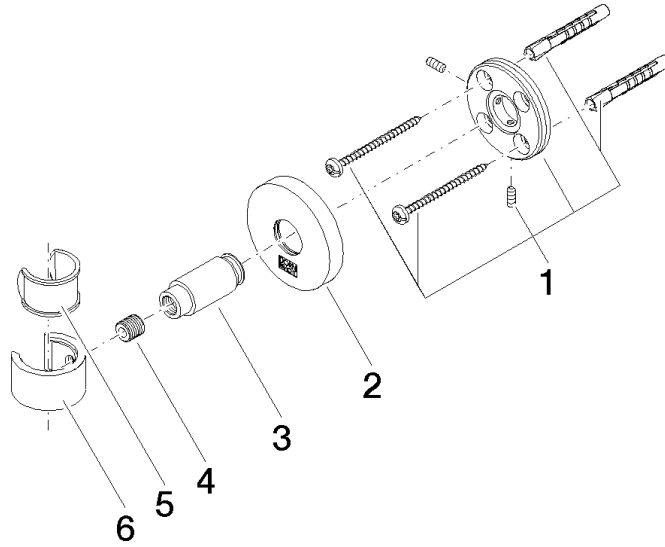

EDITION PRO Wall bracket - Chrome

28 050 626

- rosette Ø 55 mm

	Chrome	28 050 626-00
	Matte Black	28 050 626-33
	Brushed Chrome	28 050 626-93

EDITION PRO Wall bracket - Chrome

28 050 626

mm [inches]

EDITION PRO Wall bracket - Chrome

28 050 626

Parts for other
finishes can be found
here: [Matte Black](#)

EDITION PRO Wall bracket - Chrome

28 050 626

Spare parts list

No.	Item Number	Name	Quantity used	Delivery time
	05 17 62 500 00 90	fixing set	6	2