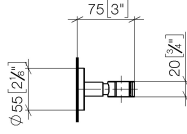

EDITION PRO Wall bracket - Chrome

28 050 626

- rosette Ø 55 mm

	Chrome	28 050 626-00
	Matte Black	28 050 626-33
	Brushed Chrome	28 050 626-93

EDITION PRO Wall bracket - Chrome

28 050 626

mm [inches]

EDITION PRO Wall bracket - Chrome

28 050 626

Parts for other
finishes can be found
here: [Matte Black](#)

EDITION PRO Wall bracket - Chrome

28 050 626

Spare parts list

No.	Item Number	Name	Quantity used	Delivery time
	05 17 62 500 00 90	fixing set	6	2