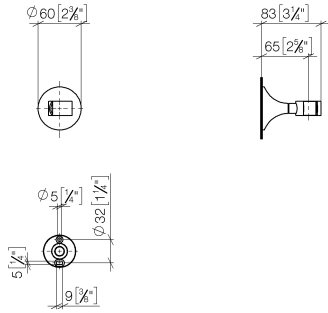

VAIA Wall bracket - Brushed Champagne (22kt Gold)

28 050 809 Product version from 8/29/2019

• rosette Ø 60 mm

	Brushed Champagne (22kt Gold)	28 050 809-46
	Chrome	28 050 809-00
	Brushed Platinum	28 050 809-06
	Platinum	28 050 809-08
	Dark Chrome	28 050 809-19
	Brushed Durabronze (23kt Gold)	28 050 809-28
	Brushed Bronze	28 050 809-42
	Champagne (22kt Gold)	28 050 809-47
	Brushed Dark Platinum	28 050 809-99

VAIA Wall bracket - Brushed Champagne (22kt Gold)

28 050 809 Product version from 8/29/2019

mm [inches]

VAIA Wall bracket - Brushed Champagne (22kt Gold)

28 050 809 Product version from 8/29/2019

Parts for other finishes can be found here: [Chrome](#)

Spare parts list

No.	Item Number	Name	Quantity used	Delivery time
1	05 30 31 025 00 90	fixing set	1	2
2	90 17 20 759 00 90	disc	1	2
3	09 14 15 022 90	ring	1	2
4	09 30 30 057 90	screw	1	2
5	09 30 11 024 90	disc	1	2
6	09 12 12 213 90	fixing cap	1	2
7	90 18 40 035 00 90	sleeve	1	2