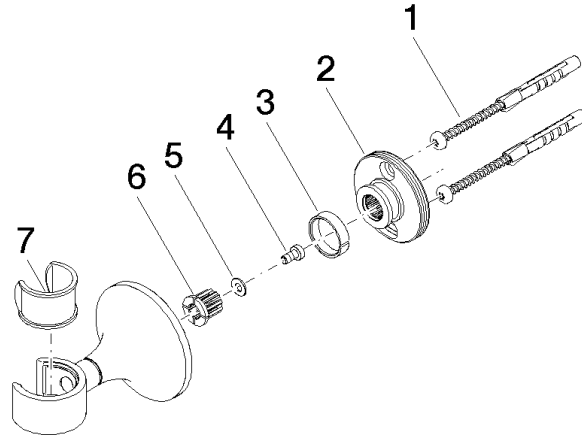

VAIA Wall bracket - Brushed Champagne (22kt Gold)

28 050 809 Product version from 8/29/2019

• rosette Ø 60 mm

	Brushed Champagne (22kt Gold)	28 050 809-46
	Chrome	28 050 809-00
	Brushed Platinum	28 050 809-06
	Platinum	28 050 809-08
	Dark Chrome	28 050 809-19
	Brushed Durabronze (23kt Gold)	28 050 809-28
	Brushed Bronze	28 050 809-42
	Champagne (22kt Gold)	28 050 809-47
	Brushed Dark Platinum	28 050 809-99

VAIA Wall bracket - Brushed Champagne (22kt Gold)

28 050 809 Product version from 8/29/2019

mm [inches]

VAIA Wall bracket - Brushed Champagne (22kt Gold)

28 050 809 Product version from 8/29/2019

Parts for other finishes can be found here: [Chrome](#)

Spare parts list

No.	Item Number	Name	Quantity used	Delivery time
1	05 30 31 025 00 90	fixing set	1	2
2	90 17 20 759 00 90	disc	1	2
3	09 14 15 022 90	ring	1	2
4	09 30 30 057 90	screw	1	2
5	09 30 11 024 90	disc	1	2
6	09 12 12 213 90	fixing cap	1	2
7	90 18 40 035 00 90	sleeve	1	2