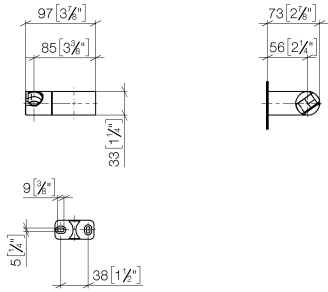

28 060 970

● pivotable 75°

Fits: IMO, LULU, MADISON, MEM, TARA,
CL.1, LISSÉ, VAIA, META, CYO

	Chrome	28 060 970-00
	Brushed Platinum	28 060 970-06
	Platinum	28 060 970-08
	Dark Brass matt	28 060 970-16
	Dark Chrome	28 060 970-19
	Light Gold	28 060 970-26
	Brushed Light Gold	28 060 970-27
	Brushed Durabronze (23kt Gold)	28 060 970-28
	Matte Black	28 060 970-33
	Brushed Bronze	28 060 970-42
	Brushed Champagne (22kt Gold)	28 060 970-46
	Champagne (22kt Gold)	28 060 970-47
	Brushed Chrome	28 060 970-93
	Brushed Dark Platinum	28 060 970-99

28 060 970

mm [inches]

28 060 970

Product version from 10/1/2023

Parts for other
finishes can be found
here: Brushed
Platinum

Wall bracket swivel - Chrome

IMO

28 060 970

Spare parts list

Product version from 10/1/2023

No.	Item Number	Name	Quantity used	Delivery time
	09 12 12 212 90	sleeve	5	2