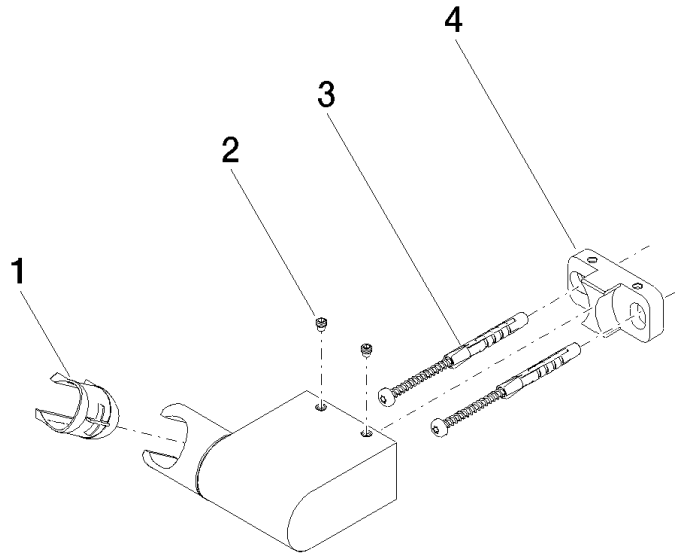

28 060 970

• pivotable 75°

Fits: IMO, LULU, MADISON, MEM, TARA,
CL.1, LISSÉ, VAIA, META, CYO

	Dark Chrome	28 060 970-19
	Chrome	28 060 970-00
	Brushed Platinum	28 060 970-06
	Platinum	28 060 970-08
	Dark Brass matt	28 060 970-16
	Light Gold	28 060 970-26
	Brushed Light Gold	28 060 970-27
	Brushed Durabronze (23kt Gold)	28 060 970-28
	Matte Black	28 060 970-33
	Brushed Bronze	28 060 970-42
	Brushed Champagne (22kt Gold)	28 060 970-46
	Champagne (22kt Gold)	28 060 970-47
	Brushed Chrome	28 060 970-93
	Brushed Dark Platinum	28 060 970-99

28 060 970

mm [inches]

28 060 970

Parts for other
finishes can be found
here: [Chrome](#)

Wall bracket swivel - Dark Chrome

IMO

28 060 970

Spare parts list