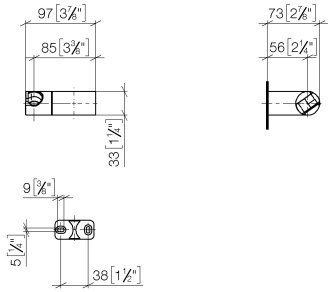

28 060 970

• pivotable 75°

Fits: IMO, LULU, MADISON, MEM, TARA,
CL.1, LISSÉ, VAIA, META, CYO

	Dark Chrome	28 060 970-19
	Chrome	28 060 970-00
	Brushed Platinum	28 060 970-06
	Platinum	28 060 970-08
	Dark Brass matt	28 060 970-16
	Light Gold	28 060 970-26
	Brushed Light Gold	28 060 970-27
	Brushed Durabronze (23kt Gold)	28 060 970-28
	Matte Black	28 060 970-33
	Brushed Bronze	28 060 970-42
	Brushed Champagne (22kt Gold)	28 060 970-46
	Champagne (22kt Gold)	28 060 970-47
	Brushed Chrome	28 060 970-93
	Brushed Dark Platinum	28 060 970-99

28 060 970

mm [inches]

28 060 970

Parts for other
finishes can be found
here: [Chrome](#)

Wall bracket swivel - Dark Chrome

IMO

28 060 970

Spare parts list