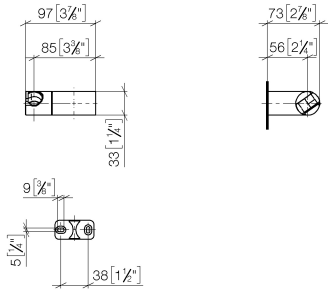

Wall bracket swivel - Brushed Light Gold

IMO

28 060 970

● pivotable 75°

Fits: IMO, LULU, MADISON, MEM, TARA,  
CL.1, LISSÉ, VAIA, META, CYO

	Brushed Light Gold	28 060 970-27
	Chrome	28 060 970-00
	Brushed Platinum	28 060 970-06
	Platinum	28 060 970-08
	Dark Brass matt	28 060 970-16
	Dark Chrome	28 060 970-19
	Light Gold	28 060 970-26
	Brushed Durabronze (23kt Gold)	28 060 970-28
	Matte Black	28 060 970-33
	Brushed Bronze	28 060 970-42
	Brushed Champagne (22kt Gold)	28 060 970-46
	Champagne (22kt Gold)	28 060 970-47
	Brushed Chrome	28 060 970-93
	Brushed Dark Platinum	28 060 970-99

28 060 970

mm [inches]

28 060 970

**Product version from 10/1/2023**

Parts for other finishes can be found here: [Chrome](#)

Wall bracket swivel - Brushed Light Gold

IMO

28 060 970

**Spare parts list**

**Product version from 10/1/2023**

No.	Item Number	Name	Quantity used	Delivery time
	09 12 12 212 90	sleeve	5	2