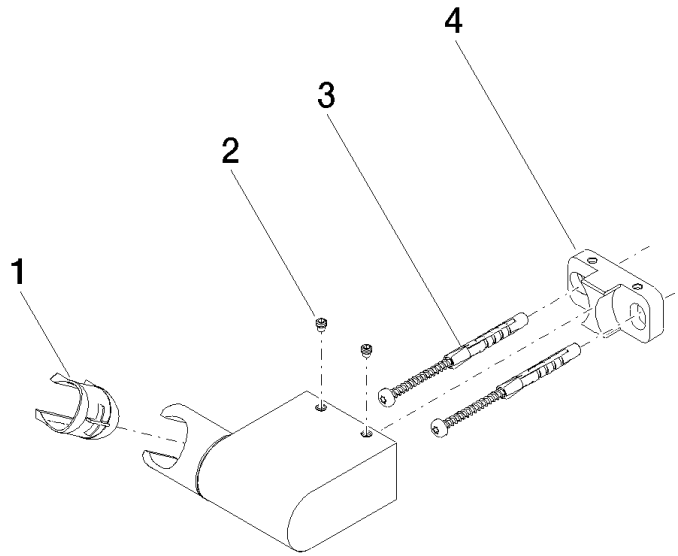

Wall bracket swivel - Brushed Light Gold

IMO

28 060 970

● pivotable 75°

Fits: IMO, LULU, MADISON, MEM, TARA,  
CL.1, LISSÉ, VAIA, META, CYO

	Brushed Light Gold	28 060 970-27
	Chrome	28 060 970-00
	Brushed Platinum	28 060 970-06
	Platinum	28 060 970-08
	Dark Brass matt	28 060 970-16
	Dark Chrome	28 060 970-19
	Light Gold	28 060 970-26
	Brushed Durabronze (23kt Gold)	28 060 970-28
	Matte Black	28 060 970-33
	Brushed Bronze	28 060 970-42
	Brushed Champagne (22kt Gold)	28 060 970-46
	Champagne (22kt Gold)	28 060 970-47
	Brushed Chrome	28 060 970-93
	Brushed Dark Platinum	28 060 970-99

28 060 970

mm [inches]

28 060 970

**Product version from 10/1/2023**

Parts for other finishes can be found here: [Chrome](#)

Wall bracket swivel - Brushed Light Gold

IMO

28 060 970

**Spare parts list**

**Product version from 10/1/2023**

No.	Item Number	Name	Quantity used	Delivery time
	09 12 12 212 90	sleeve	5	2