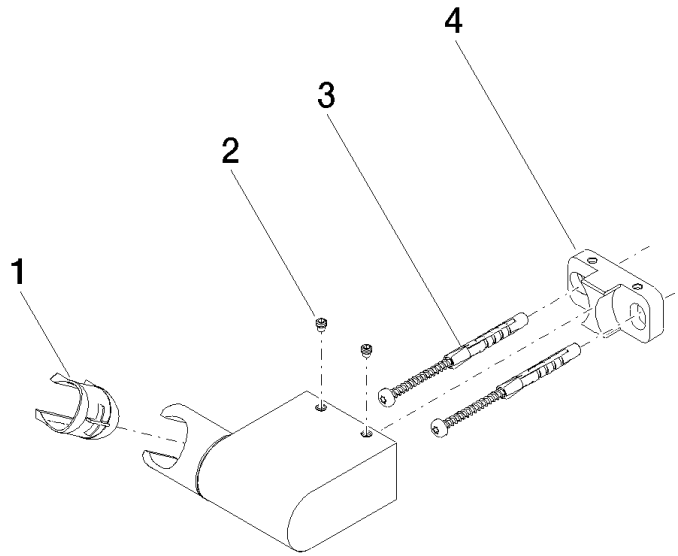

Wall bracket swivel - Brushed Durabronze (23kt Gold)

IMO

28 060 970

• pivotable 75°

Fits: IMO, LULU, MADISON, MEM, TARA,
CL.1, LISSÉ, VAIA, META, CYO

	Brushed Durabronze (23kt Gold)	28 060 970-28
	Chrome	28 060 970-00
	Brushed Platinum	28 060 970-06
	Platinum	28 060 970-08
	Dark Brass matt	28 060 970-16
	Dark Chrome	28 060 970-19
	Light Gold	28 060 970-26
	Brushed Light Gold	28 060 970-27
	Matte Black	28 060 970-33
	Brushed Bronze	28 060 970-42
	Brushed Champagne (22kt Gold)	28 060 970-46
	Champagne (22kt Gold)	28 060 970-47
	Brushed Chrome	28 060 970-93
	Brushed Dark Platinum	28 060 970-99

28 060 970

mm [inches]

28 060 970

Product version from 10/1/2023

Parts for other
finishes can be found
here: [Chrome](#)

Wall bracket swivel - Brushed Durabronz (23kt Gold)

IMO

28 060 970

Spare parts list

Product version from 10/1/2023

No.	Item Number	Name	Quantity used	Delivery time
	09 12 12 212 90	sleeve	5	2