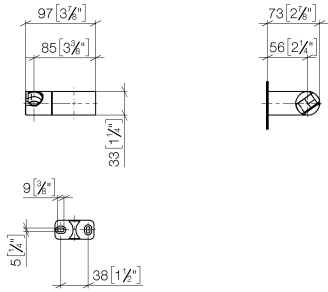

28 060 970

• pivotable 75°

Fits: IMO, LULU, MADISON, MEM, TARA,  
CL.1, LISSÉ, VAIA, META, CYO

	Matte Black	28 060 970-33
	Chrome	28 060 970-00
	Brushed Platinum	28 060 970-06
	Platinum	28 060 970-08
	Dark Brass matt	28 060 970-16
	Dark Chrome	28 060 970-19
	Light Gold	28 060 970-26
	Brushed Light Gold	28 060 970-27
	Brushed Durabross (23kt Gold)	28 060 970-28
	Brushed Bronze	28 060 970-42
	Brushed Champagne (22kt Gold)	28 060 970-46
	Champagne (22kt Gold)	28 060 970-47
	Brushed Chrome	28 060 970-93
	Brushed Dark Platinum	28 060 970-99

28 060 970

mm [inches]

28 060 970

**Product version from 10/1/2023**

Parts for other finishes can be found here: [Chrome](#)

#### Product version from 10/1/2023

No.	Item Number	Name	Quantity used	Delivery time
	09 12 12 212 90	sleeve	5	2