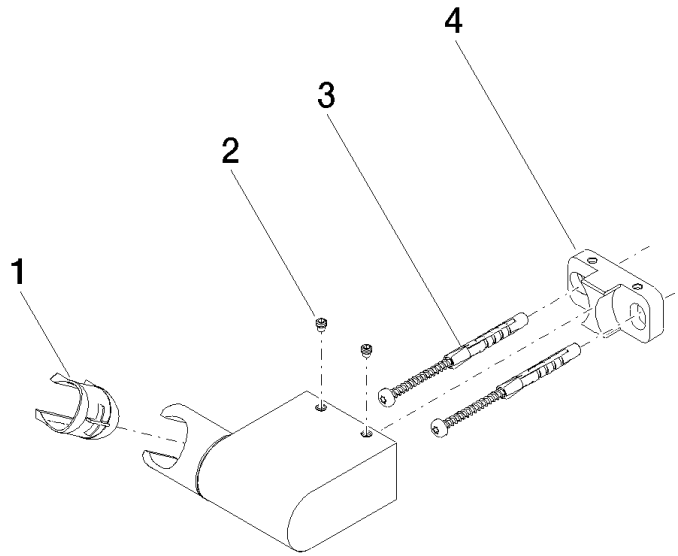

28 060 970

• pivotable 75°

Fits: IMO, LULU, MADISON, MEM, TARA,  
CL.1, LISSÉ, VAIA, META, CYO

	Matte Black	28 060 970-33
	Chrome	28 060 970-00
	Brushed Platinum	28 060 970-06
	Platinum	28 060 970-08
	Dark Brass matt	28 060 970-16
	Dark Chrome	28 060 970-19
	Light Gold	28 060 970-26
	Brushed Light Gold	28 060 970-27
	Brushed Durabross (23kt Gold)	28 060 970-28
	Brushed Bronze	28 060 970-42
	Brushed Champagne (22kt Gold)	28 060 970-46
	Champagne (22kt Gold)	28 060 970-47
	Brushed Chrome	28 060 970-93
	Brushed Dark Platinum	28 060 970-99

28 060 970

mm [inches]

28 060 970

**Product version from 10/1/2023**

Parts for other finishes can be found here: [Chrome](#)

## Wall bracket swivel - Matte Black

IMO

28 060 970

#### Product version from 10/1/2023

No.	Item Number	Name	Quantity used	Delivery time
	09 12 12 212 90	sleeve	5	2