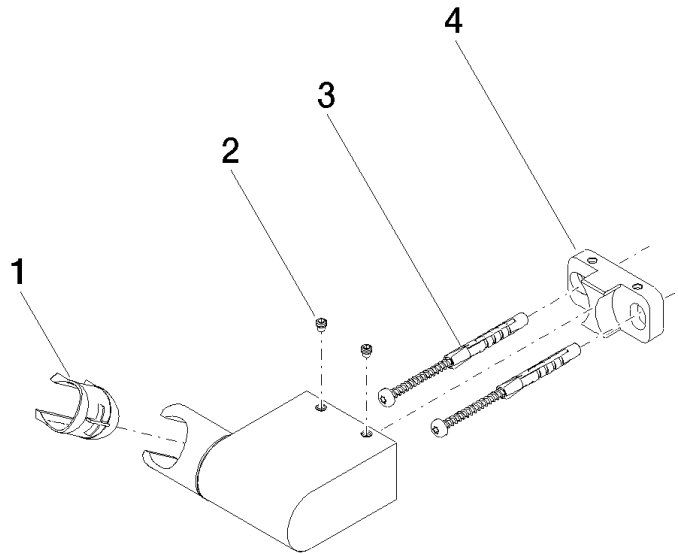

Wall bracket swivel - Champagne (22kt Gold)

IMO

28 060 970

- pivotable 75°

Fits: IMO, LULU, MADISON, MEM, TARA,
CL.1, LISSÉ, VAIA, META, CYO

	Champagne (22kt Gold)	28 060 970-47
	Chrome	28 060 970-00
	Brushed Platinum	28 060 970-06
	Platinum	28 060 970-08
	Dark Brass matt	28 060 970-16
	Dark Chrome	28 060 970-19
	Light Gold	28 060 970-26
	Brushed Light Gold	28 060 970-27
	Brushed Durabronze (23kt Gold)	28 060 970-28
	Matte Black	28 060 970-33
	Brushed Bronze	28 060 970-42
	Brushed Champagne (22kt Gold)	28 060 970-46
	Brushed Chrome	28 060 970-93
	Brushed Dark Platinum	28 060 970-99

Wall bracket swivel - Champagne (22kt Gold)

28 060 970

mm [inches]

28 060 970

Product version from 10/1/2023

Parts for other
finishes can be found
here: [Chrome](#)

Wall bracket swivel - Champagne (22kt Gold)

IMO

28 060 970

Spare parts list

Product version from 10/1/2023

No.	Item Number	Name	Quantity used	Delivery time
	09 12 12 212 90	sleeve	5	2