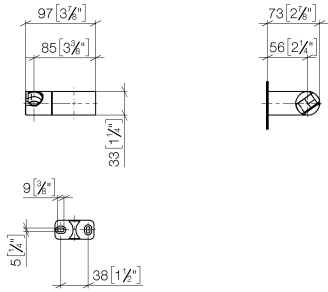

Wall bracket swivel - Champagne (22kt Gold)

IMO

28 060 970

- pivotable 75°

Fits: IMO, LULU, MADISON, MEM, TARA,
CL.1, LISSÉ, VAIA, META, CYO

	Champagne (22kt Gold)	28 060 970-47
	Chrome	28 060 970-00
	Brushed Platinum	28 060 970-06
	Platinum	28 060 970-08
	Dark Brass matt	28 060 970-16
	Dark Chrome	28 060 970-19
	Light Gold	28 060 970-26
	Brushed Light Gold	28 060 970-27
	Brushed Durabronze (23kt Gold)	28 060 970-28
	Matte Black	28 060 970-33
	Brushed Bronze	28 060 970-42
	Brushed Champagne (22kt Gold)	28 060 970-46
	Brushed Chrome	28 060 970-93
	Brushed Dark Platinum	28 060 970-99

Wall bracket swivel - Champagne (22kt Gold)

28 060 970

mm [inches]

28 060 970

Product version from 10/1/2023

Parts for other
finishes can be found
here: [Chrome](#)

Wall bracket swivel - Champagne (22kt Gold)