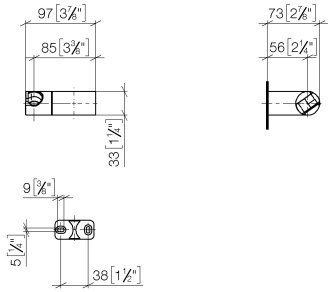

Wall bracket swivel - Brushed Chrome

IMO

28 060 970

● pivotable 75°

Fits: IMO, LULU, MADISON, MEM, TARA,
CL.1, LISSÉ, VAIA, META, CYO

	Brushed Chrome	28 060 970-93
	Chrome	28 060 970-00
	Brushed Platinum	28 060 970-06
	Platinum	28 060 970-08
	Dark Brass matt	28 060 970-16
	Dark Chrome	28 060 970-19
	Light Gold	28 060 970-26
	Brushed Light Gold	28 060 970-27
	Brushed Durabronze (23kt Gold)	28 060 970-28
	Matte Black	28 060 970-33
	Brushed Bronze	28 060 970-42
	Brushed Champagne (22kt Gold)	28 060 970-46
	Champagne (22kt Gold)	28 060 970-47
	Brushed Dark Platinum	28 060 970-99

Wall bracket swivel - Brushed Chrome

28 060 970

mm [inches]

28 060 970

Product version from 10/1/2023

Parts for other
finishes can be found
here: [Chrome](#)

Wall bracket swivel - Brushed Chrome

IMO

28 060 970

Spare parts list

Product version from 10/1/2023

No.	Item Number	Name	Quantity used	Delivery time
	09 12 12 212 90	sleeve	5	2