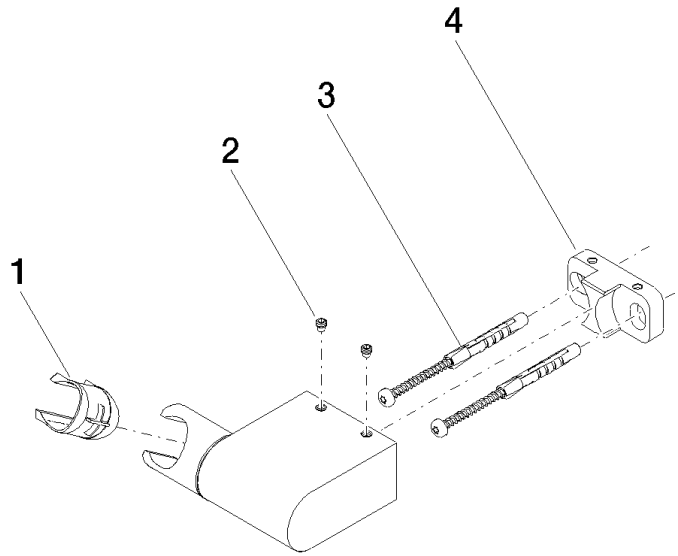

Wall bracket swivel - Brushed Chrome

IMO

28 060 970

● pivotable 75°

Fits: IMO, LULU, MADISON, MEM, TARA,
CL.1, LISSÉ, VAIA, META, CYO

	Brushed Chrome	28 060 970-93
	Chrome	28 060 970-00
	Brushed Platinum	28 060 970-06
	Platinum	28 060 970-08
	Dark Brass matt	28 060 970-16
	Dark Chrome	28 060 970-19
	Light Gold	28 060 970-26
	Brushed Light Gold	28 060 970-27
	Brushed Durabronze (23kt Gold)	28 060 970-28
	Matte Black	28 060 970-33
	Brushed Bronze	28 060 970-42
	Brushed Champagne (22kt Gold)	28 060 970-46
	Champagne (22kt Gold)	28 060 970-47
	Brushed Dark Platinum	28 060 970-99

Wall bracket swivel - Brushed Chrome

28 060 970

mm [inches]

28 060 970

Product version from 10/1/2023

Parts for other
finishes can be found
here: [Chrome](#)

Wall bracket swivel - Brushed Chrome

IMO

28 060 970

Spare parts list

Product version from 10/1/2023

No.	Item Number	Name	Quantity used	Delivery time
	09 12 12 212 90	sleeve	5	2