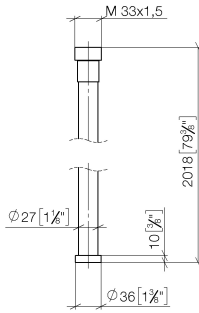

**WATER TUBE Kneipp hose white 2000 mm - Brushed Platinum**

---

28 285 979

- hose nozzle with sleeve M33
- with holding ring

	Brushed Platinum	28 285 979-06
	Chrome	28 285 979-00
	Platinum	28 285 979-08
	Dark Chrome	28 285 979-19
	Brushed Durabronze (23kt Gold)	28 285 979-28
	Matte Black	28 285 979-33
	Brushed Champagne (22kt Gold)	28 285 979-46
	Champagne (22kt Gold)	28 285 979-47
	Brushed Chrome	28 285 979-93
	Brushed Dark Platinum	28 285 979-99

# WATER TUBE Kneipp hose white 2000 mm - Brushed Platinum

28 285 979

mm [inches]

## WATER TUBE Kneipp hose white 2000 mm - Brushed Platinum

---

28 285 979

Parts for other finishes can be found here: [Chrome](#)

### Spare parts list

No.	Item Number	Name	Quantity used	Delivery time
	09 14 20 003 90	seal	2	2