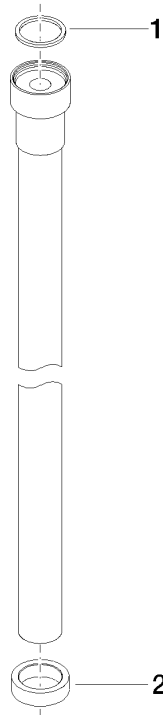

**WATER TUBE Kneipp hose white 2000 mm - Brushed Platinum**

---

28 285 979

- hose nozzle with sleeve M33
- with holding ring

	Brushed Platinum	28 285 979-06
	Chrome	28 285 979-00
	Platinum	28 285 979-08
	Dark Chrome	28 285 979-19
	Brushed Durabronze (23kt Gold)	28 285 979-28
	Matte Black	28 285 979-33
	Brushed Champagne (22kt Gold)	28 285 979-46
	Champagne (22kt Gold)	28 285 979-47
	Brushed Chrome	28 285 979-93
	Brushed Dark Platinum	28 285 979-99

# WATER TUBE Kneipp hose white 2000 mm - Brushed Platinum

28 285 979

mm [inches]

## Flow rate chart

## WATER TUBE Kneipp hose white 2000 mm - Brushed Platinum

---

28 285 979

Parts for other finishes can be found here: [Chrome](#)