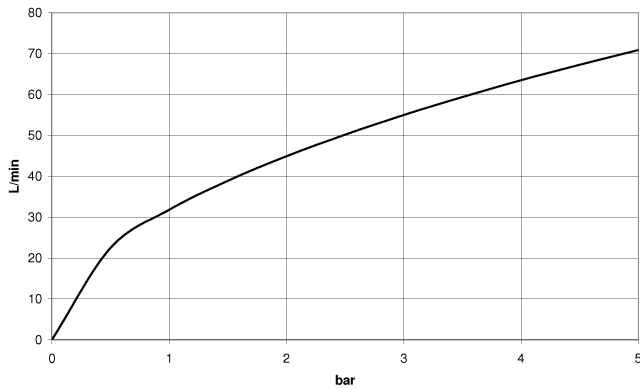

WATER TUBE Kneipp hose white 2000 mm - Platinum

28 285 979

- hose nozzle with sleeve M33
- with holding ring

	Platinum	28 285 979-08
	Chrome	28 285 979-00
	Brushed Platinum	28 285 979-06
	Dark Chrome	28 285 979-19
	Brushed Durabronze (23kt Gold)	28 285 979-28
	Matte Black	28 285 979-33
	Brushed Champagne (22kt Gold)	28 285 979-46
	Champagne (22kt Gold)	28 285 979-47
	Brushed Chrome	28 285 979-93
	Brushed Dark Platinum	28 285 979-99

WATER TUBE Kneipp hose white 2000 mm - Platinum

28 285 979

mm [inches]

Flow rate chart

WATER TUBE Kneipp hose white 2000 mm - Platinum

28 285 979

Parts for other finishes can be found here: [Chrome](#)

WATER TUBE Kneipp hose white 2000 mm - Platinum

28 285 979

Spare parts list

No.	Item Number	Name	Quantity used	Delivery time
	09 14 20 003 90	seal	2	2