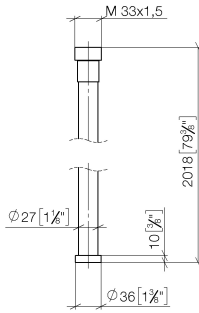

WATER TUBE Kneipp hose white 2000 mm - Dark Chrome

28 285 979

- hose nozzle with sleeve M33
- with holding ring

	Dark Chrome	28 285 979-19
	Chrome	28 285 979-00
	Brushed Platinum	28 285 979-06
	Platinum	28 285 979-08
	Brushed Durabronze (23kt Gold)	28 285 979-28
	Matte Black	28 285 979-33
	Brushed Champagne (22kt Gold)	28 285 979-46
	Champagne (22kt Gold)	28 285 979-47
	Brushed Chrome	28 285 979-93
	Brushed Dark Platinum	28 285 979-99

WATER TUBE Kneipp hose white 2000 mm - Dark Chrome

28 285 979

mm [inches]

Flow rate chart

WATER TUBE Kneipp hose white 2000 mm - Dark Chrome

28 285 979

Parts for other
finishes can be found
here: [Chrome](#)

WATER TUBE Kneipp hose white 2000 mm - Dark Chrome

28 285 979

Spare parts list