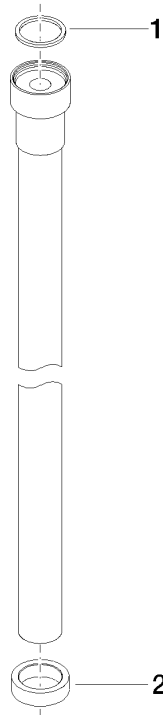

WATER TUBE Kneipp hose white 2000 mm - Dark Chrome

28 285 979

- hose nozzle with sleeve M33
- with holding ring

	Dark Chrome	28 285 979-19
	Chrome	28 285 979-00
	Brushed Platinum	28 285 979-06
	Platinum	28 285 979-08
	Brushed Durabronze (23kt Gold)	28 285 979-28
	Matte Black	28 285 979-33
	Brushed Champagne (22kt Gold)	28 285 979-46
	Champagne (22kt Gold)	28 285 979-47
	Brushed Chrome	28 285 979-93
	Brushed Dark Platinum	28 285 979-99

WATER TUBE Kneipp hose white 2000 mm - Dark Chrome

28 285 979

mm [inches]

Flow rate chart

WATER TUBE Kneipp hose white 2000 mm - Dark Chrome

28 285 979

Parts for other
finishes can be found
here: [Chrome](#)

WATER TUBE Kneipp hose white 2000 mm - Dark Chrome

28 285 979

Spare parts list