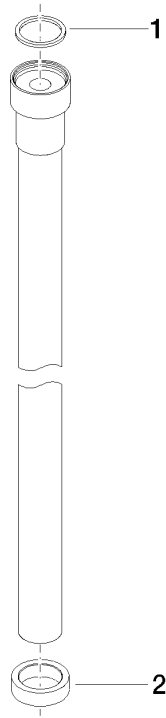

WATER TUBE Kneipp hose white 2000 mm - Matte Black

28 285 979

- hose nozzle with sleeve M33
- with holding ring

	Matte Black	28 285 979-33
	Chrome	28 285 979-00
	Brushed Platinum	28 285 979-06
	Platinum	28 285 979-08
	Dark Chrome	28 285 979-19
	Brushed Durabronze (23kt Gold)	28 285 979-28
	Brushed Champagne (22kt Gold)	28 285 979-46
	Champagne (22kt Gold)	28 285 979-47
	Brushed Chrome	28 285 979-93
	Brushed Dark Platinum	28 285 979-99

WATER TUBE Kneipp hose white 2000 mm - Matte Black

28 285 979

mm [inches]

Flow rate chart

WATER TUBE Kneipp hose white 2000 mm - Matte Black

28 285 979

Parts for other finishes can be found here: [Chrome](#)

WATER TUBE Kneipp hose white 2000 mm - Matte Black

28 285 979

Spare parts list