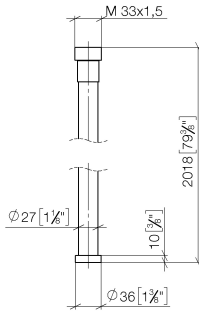

WATER TUBE Kneipp hose white 2000 mm - Matte Black

28 285 979

- hose nozzle with sleeve M33
- with holding ring

	Matte Black	28 285 979-33
	Chrome	28 285 979-00
	Brushed Platinum	28 285 979-06
	Platinum	28 285 979-08
	Dark Chrome	28 285 979-19
	Brushed Durabronze (23kt Gold)	28 285 979-28
	Brushed Champagne (22kt Gold)	28 285 979-46
	Champagne (22kt Gold)	28 285 979-47
	Brushed Chrome	28 285 979-93
	Brushed Dark Platinum	28 285 979-99

WATER TUBE Kneipp hose white 2000 mm - Matte Black

28 285 979

mm [inches]

Flow rate chart

WATER TUBE Kneipp hose white 2000 mm - Matte Black

28 285 979

Parts for other finishes can be found here: [Chrome](#)

WATER TUBE Kneipp hose white 2000 mm - Matte Black

28 285 979

Spare parts list