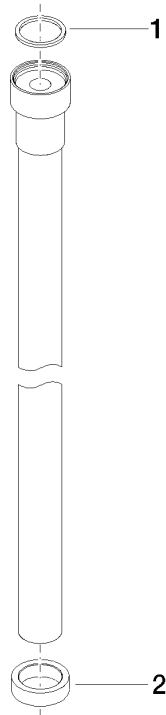

**WATER TUBE Kneipp hose white 2000 mm - Brushed Chrome**

---

28 285 979

- hose nozzle with sleeve M33
- with holding ring

	Brushed Chrome	28 285 979-93
	Chrome	28 285 979-00
	Brushed Platinum	28 285 979-06
	Platinum	28 285 979-08
	Dark Chrome	28 285 979-19
	Brushed Durabronze (23kt Gold)	28 285 979-28
	Matte Black	28 285 979-33
	Brushed Champagne (22kt Gold)	28 285 979-46
	Champagne (22kt Gold)	28 285 979-47
	Brushed Dark Platinum	28 285 979-99

# WATER TUBE Kneipp hose white 2000 mm - Brushed Chrome

28 285 979

mm [inches]

## Flow rate chart

## WATER TUBE Kneipp hose white 2000 mm - Brushed Chrome

---

28 285 979

Parts for other finishes can be found here: [Chrome](#)