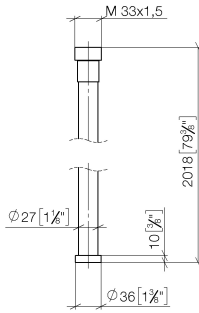

**WATER TUBE Kneipp hose white 2000 mm - Brushed Chrome**

---

28 285 979

- hose nozzle with sleeve M33
- with holding ring

	Brushed Chrome	28 285 979-93
	Chrome	28 285 979-00
	Brushed Platinum	28 285 979-06
	Platinum	28 285 979-08
	Dark Chrome	28 285 979-19
	Brushed Durabronze (23kt Gold)	28 285 979-28
	Matte Black	28 285 979-33
	Brushed Champagne (22kt Gold)	28 285 979-46
	Champagne (22kt Gold)	28 285 979-47
	Brushed Dark Platinum	28 285 979-99

# WATER TUBE Kneipp hose white 2000 mm - Brushed Chrome

28 285 979

mm [inches]

## WATER TUBE Kneipp hose white 2000 mm - Brushed Chrome

---

28 285 979

Parts for other finishes can be found here: [Chrome](#)

### Spare parts list

No.	Item Number	Name	Quantity used	Delivery time
	09 14 20 003 90	seal	2	2