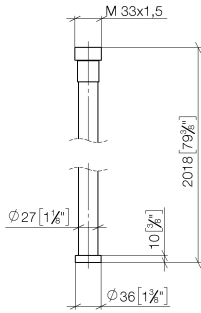

WATER TUBE Kneipp hose white 2000 mm - Brushed Dark Platinum

28 285 979

- hose nozzle with sleeve M33
- with holding ring

	Brushed Dark Platinum	28 285 979-99
	Chrome	28 285 979-00
	Brushed Platinum	28 285 979-06
	Platinum	28 285 979-08
	Dark Chrome	28 285 979-19
	Brushed Durabronze (23kt Gold)	28 285 979-28
	Matte Black	28 285 979-33
	Brushed Champagne (22kt Gold)	28 285 979-46
	Champagne (22kt Gold)	28 285 979-47
	Brushed Chrome	28 285 979-93

WATER TUBE Kneipp hose white 2000 mm - Brushed Dark Platinum

28 285 979

mm [inches]

Flow rate chart

WATER TUBE Kneipp hose white 2000 mm - Brushed Dark Platinum

28 285 979

Parts for other finishes can be found here: [Chrome](#)

WATER TUBE Kneipp hose white 2000 mm - Brushed Dark Platinum

28 285 979

Spare parts list

No.	Item Number	Name	Quantity used	Delivery time
	09 14 20 003 90	seal	2	2