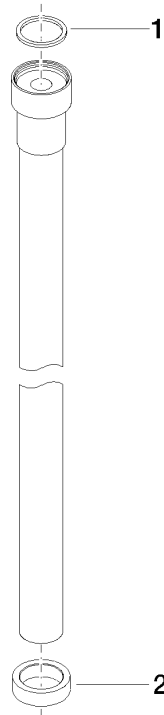

WATER TUBE Kneipp hose white 2000 mm - Brushed Dark Platinum

28 285 979

- hose nozzle with sleeve M33
- with holding ring

	Brushed Dark Platinum	28 285 979-99
	Chrome	28 285 979-00
	Brushed Platinum	28 285 979-06
	Platinum	28 285 979-08
	Dark Chrome	28 285 979-19
	Brushed Durabronze (23kt Gold)	28 285 979-28
	Matte Black	28 285 979-33
	Brushed Champagne (22kt Gold)	28 285 979-46
	Champagne (22kt Gold)	28 285 979-47
	Brushed Chrome	28 285 979-93

WATER TUBE Kneipp hose white 2000 mm - Brushed Dark Platinum

28 285 979

mm [inches]

Flow rate chart

WATER TUBE Kneipp hose white 2000 mm - Brushed Dark Platinum

28 285 979

Parts for other finishes can be found here: [Chrome](#)

WATER TUBE Kneipp hose white 2000 mm - Brushed Dark Platinum

28 285 979

Spare parts list

No.	Item Number	Name	Quantity used	Delivery time
	09 14 20 003 90	seal	2	2