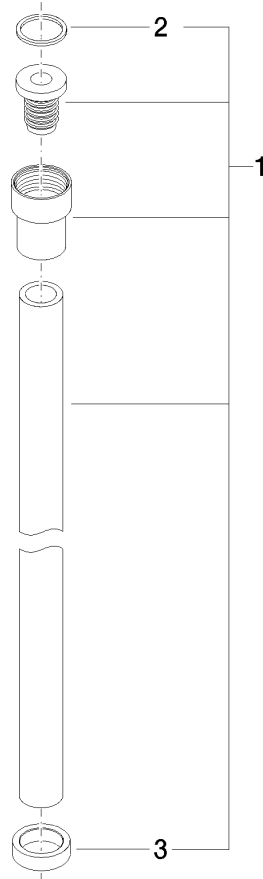

WATER TUBE Kneipp hose black 2000 mm - Brushed Champagne (22kt Gold)

28 286 979

- hose nozzle with sleeve M33
- with holding ring

	Brushed Champagne (22kt Gold)	28 286 979-46
	Chrome	28 286 979-00
	Brushed Platinum	28 286 979-06
	Platinum	28 286 979-08
	Dark Chrome	28 286 979-19
	Brushed Durabronze (23kt Gold)	28 286 979-28
	Matte Black	28 286 979-33
	Champagne (22kt Gold)	28 286 979-47
	Brushed Chrome	28 286 979-93
	Brushed Dark Platinum	28 286 979-99

# WATER TUBE Kneipp hose black 2000 mm - Brushed Champagne (22kt Gold)

28 286 979

mm [inches]

## Flow rate chart

# WATER TUBE Kneipp hose black 2000 mm - Brushed Champagne (22kt Gold)

28 286 979

Parts for other finishes can be found here: [Chrome](#)