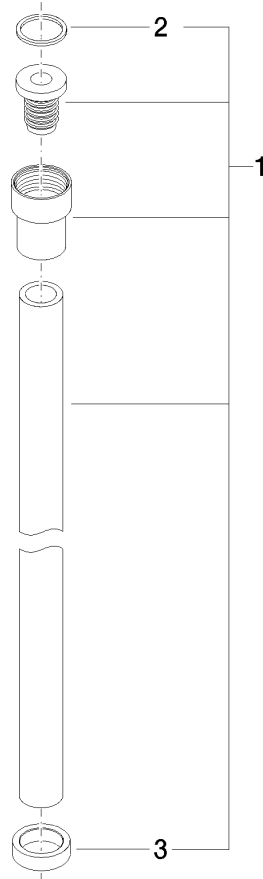

WATER TUBE Kneipp hose black 2000 mm - Champagne (22kt Gold)

28 286 979

- hose nozzle with sleeve M33
- with holding ring

	Champagne (22kt Gold)	28 286 979-47
	Chrome	28 286 979-00
	Brushed Platinum	28 286 979-06
	Platinum	28 286 979-08
	Dark Chrome	28 286 979-19
	Brushed Durabronze (23kt Gold)	28 286 979-28
	Matte Black	28 286 979-33
	Brushed Champagne (22kt Gold)	28 286 979-46
	Brushed Chrome	28 286 979-93
	Brushed Dark Platinum	28 286 979-99

WATER TUBE Kneipp hose black 2000 mm - Champagne (22kt Gold)

28 286 979

mm [inches]

Flow rate chart

WATER TUBE Kneipp hose black 2000 mm - Champagne (22kt Gold)

28 286 979

Parts for other finishes can be found here: [Chrome](#)

WATER TUBE Kneipp hose black 2000 mm - Champagne (22kt Gold)

28 286 979

Spare parts list