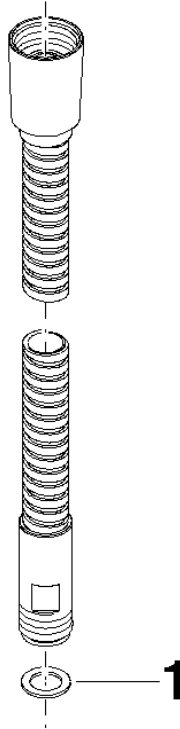

**Metal shower hose 1/2" x 3/8" x 1750 mm - Brushed Platinum**

28 322 970 Product version from 4/1/2024

- WRAS

	Brushed Platinum	28 322 970-06
	Chrome	28 322 970-00
	Platinum	28 322 970-08
	Durabrand (23kt Gold)	28 322 970-09
	Dark Brass matt	28 322 970-16
	Dark Chrome	28 322 970-19
	Light Gold	28 322 970-26
	Brushed Light Gold	28 322 970-27
	Brushed Durabrand (23kt Gold)	28 322 970-28
	Matte Black	28 322 970-33
	Brushed Bronze	28 322 970-42
	Brushed Champagne (22kt Gold)	28 322 970-46
	Champagne (22kt Gold)	28 322 970-47
	Brushed Chrome	28 322 970-93
	Brushed Dark Platinum	28 322 970-99

## Metal shower hose 1/2" x 3/8" x 1750 mm - Brushed Platinum

---

28 322 970 Product version from 4/1/2024

### Certificates

---

WRAS_2009	ACS_20 ACC LY
-----------	---------------

**Metal shower hose 1/2" x 3/8" x 1750 mm - Brushed Platinum**

28 322 970 Product version from 4/1/2024

Parts for other finishes can be found here: [Chrome](#)

**Spare parts list**

No.	Item Number	Name	Quantity used	Delivery time
1	90 14 20 026 00 90	seal	1	2