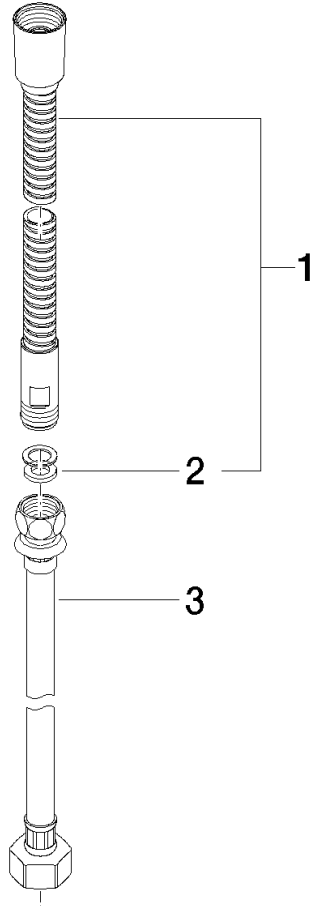

Metal shower hose in two parts 1/2" x 3/8" x 2250 mm - Platinum

IMO

28 323 970

Fits: IMO, LULU, MADISON, MEM, TARA,
CL.1, LISSÉ, VAIA, META, CYO

	Platinum	28 323 970-08
	Chrome	28 323 970-00
	Brushed Platinum	28 323 970-06
	Durabress (23kt Gold)	28 323 970-09
	Dark Chrome	28 323 970-19
	Light Gold	28 323 970-26
	Brushed Light Gold	28 323 970-27
	Brushed Durabress (23kt Gold)	28 323 970-28
	Matte Black	28 323 970-33
	Brushed Bronze	28 323 970-42
	Brushed Champagne (22kt Gold)	28 323 970-46
	Champagne (22kt Gold)	28 323 970-47
	Brushed Chrome	28 323 970-93
	Brushed Dark Platinum	28 323 970-99

Metal shower hose in two parts 1/2" x 3/8" x 2250 mm - Platinum

IMO

28 323 970

Metal shower hose in two parts 1/2" x 3/8" x 2250 mm - Platinum

IMO

28 323 970

28 323 970

Product version from 10/1/2023

Parts for other finishes can be found here: [Chrome](#)

Metal shower hose in two parts 1/2" x 3/8" x 2250 mm - Platinum

IMO

28 323 970

Spare parts list

Product version from 10/1/2023

No.	Item Number	Name	Quantity used	Delivery time
	28 322 970-08	Metal shower hose 1/2" x 3/8" x 1750 mm - Platinum	3	40