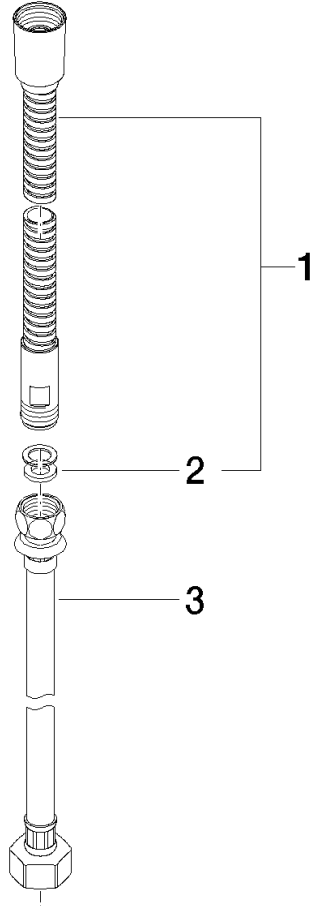

Metal shower hose in two parts 1/2" x 3/8" x 2250 mm - Dark Chrome

IMO

28 323 970

Fits: IMO, LULU, MADISON, MEM, TARA,
CL.1, LISSÉ, VAIA, META, CYO

	Dark Chrome	28 323 970-19
	Chrome	28 323 970-00
	Brushed Platinum	28 323 970-06
	Platinum	28 323 970-08
	Durabronze (23kt Gold)	28 323 970-09
	Light Gold	28 323 970-26
	Brushed Light Gold	28 323 970-27
	Brushed Durabronze (23kt Gold)	28 323 970-28
	Matte Black	28 323 970-33
	Brushed Bronze	28 323 970-42
	Brushed Champagne (22kt Gold)	28 323 970-46
	Champagne (22kt Gold)	28 323 970-47
	Brushed Chrome	28 323 970-93
	Brushed Dark Platinum	28 323 970-99

Metal shower hose in two parts 1/2" x 3/8" x 2250 mm - Dark Chrome

IMO

28 323 970

Metal shower hose in two parts 1/2" x 3/8" x 2250 mm - Dark Chrome

IMO

28 323 970

28 323 970

Parts for other
finishes can be found
here: [Chrome](#)

Metal shower hose in two parts 1/2" x 3/8" x 2250 mm - Dark Chrome

IMO

28 323 970

Spare parts list