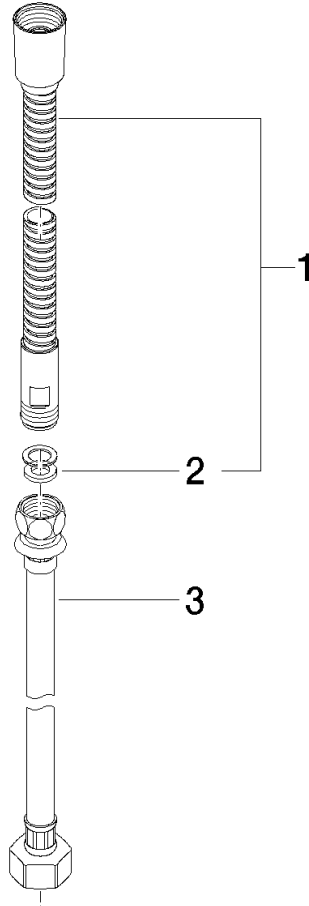

Metal shower hose in two parts 1/2" x 3/8" x 2250 mm - Light Gold

IMO

28 323 970

Fits: IMO, LULU, MADISON, MEM, TARA,
CL.1, LISSÉ, VAIA, META, CYO

	Light Gold	28 323 970-26
	Chrome	28 323 970-00
	Brushed Platinum	28 323 970-06
	Platinum	28 323 970-08
	Durabrand (23kt Gold)	28 323 970-09
	Dark Chrome	28 323 970-19
	Brushed Light Gold	28 323 970-27
	Brushed Durabrand (23kt Gold)	28 323 970-28
	Matte Black	28 323 970-33
	Brushed Bronze	28 323 970-42
	Brushed Champagne (22kt Gold)	28 323 970-46
	Champagne (22kt Gold)	28 323 970-47
	Brushed Chrome	28 323 970-93
	Brushed Dark Platinum	28 323 970-99

Metal shower hose in two parts 1/2" x 3/8" x 2250 mm - Light Gold

IMO

28 323 970

Metal shower hose in two parts 1/2" x 3/8" x 2250 mm - Light Gold

IMO

28 323 970

28 323 970

Product version from 10/1/2023

Parts for other finishes can be found here: [Chrome](#)

Metal shower hose in two parts 1/2" x 3/8" x 2250 mm - Light Gold

IMO

28 323 970

Spare parts list

Product version from 10/1/2023

No.	Item Number	Name	Quantity used	Delivery time
	28 322 970-26	Metal shower hose 1/2" x 3/8" x 1750 mm - Light Gold	3	30