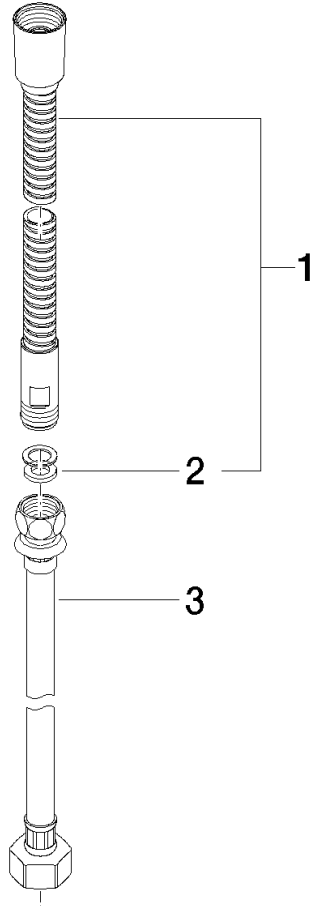

Metal shower hose in two parts 1/2" x 3/8" x 2250 mm - Brushed Light Gold

IMO

28 323 970

Fits: IMO, LULU, MADISON, MEM, TARA,
CL.1, LISSÉ, VAIA, META, CYO

	Brushed Light Gold	28 323 970-27
	Chrome	28 323 970-00
	Brushed Platinum	28 323 970-06
	Platinum	28 323 970-08
	Durabronze (23kt Gold)	28 323 970-09
	Dark Chrome	28 323 970-19
	Light Gold	28 323 970-26
	Brushed Durabronze (23kt Gold)	28 323 970-28
	Matte Black	28 323 970-33
	Brushed Bronze	28 323 970-42
	Brushed Champagne (22kt Gold)	28 323 970-46
	Champagne (22kt Gold)	28 323 970-47
	Brushed Chrome	28 323 970-93
	Brushed Dark Platinum	28 323 970-99

Metal shower hose in two parts 1/2" x 3/8" x 2250 mm - Brushed Light Gold

IMO

28 323 970

Metal shower hose in two parts 1/2" x 3/8" x 2250 mm - Brushed Light Gold

IMO

28 323 970

28 323 970

Product version from 10/1/2023

Parts for other finishes can be found here: [Chrome](#)

Metal shower hose in two parts 1/2" x 3/8" x 2250 mm - Brushed Light Gold

IMO

28 323 970

Spare parts list

Product version from 10/1/2023

No.	Item Number	Name	Quantity used	Delivery time
	28 322 970-27	Metal shower hose 1/2" x 3/8" x 1750 mm - Brushed Light Gold	3	30