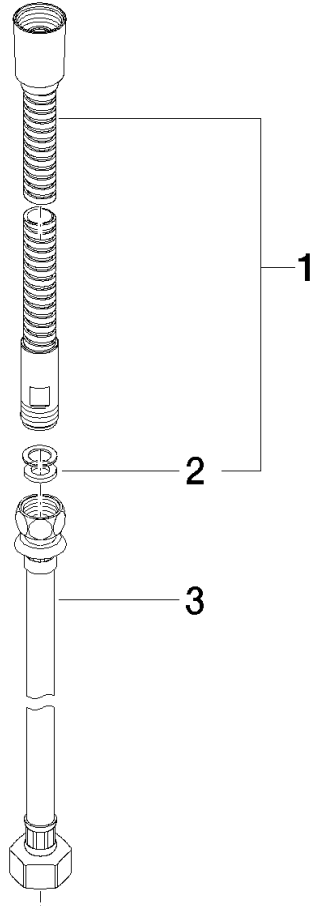

Metal shower hose in two parts 1/2" x 3/8" x 2250 mm - Brushed Dark Platinum

IMO

28 323 970

Fits: IMO, LULU, MADISON, MEM, TARA,
CL.1, LISSÉ, VAIA, META, CYO

	Brushed Dark Platinum	28 323 970-99
	Chrome	28 323 970-00
	Brushed Platinum	28 323 970-06
	Platinum	28 323 970-08
	Durabrand (23kt Gold)	28 323 970-09
	Dark Chrome	28 323 970-19
	Light Gold	28 323 970-26
	Brushed Light Gold	28 323 970-27
	Brushed Durabrand (23kt Gold)	28 323 970-28
	Matte Black	28 323 970-33
	Brushed Bronze	28 323 970-42
	Brushed Champagne (22kt Gold)	28 323 970-46
	Champagne (22kt Gold)	28 323 970-47
	Brushed Chrome	28 323 970-93

Metal shower hose in two parts 1/2" x 3/8" x 2250 mm - Brushed Dark Platinum

IMO

28 323 970

Metal shower hose in two parts 1/2" x 3/8" x 2250 mm - Brushed Dark Platinum

IMO

28 323 970

28 323 970

Product version from 10/1/2023

Parts for other finishes can be found here: [Chrome](#)

Metal shower hose in two parts 1/2" x 3/8" x 2250 mm - Brushed Dark Platinum

IMO

28 323 970

Spare parts list

Product version from 10/1/2023

No.	Item Number	Name	Quantity used	Delivery time
	28 322 970-99	Metal shower hose 1/2" x 3/8" x 1750 mm - Brushed Dark Platinum	3	2