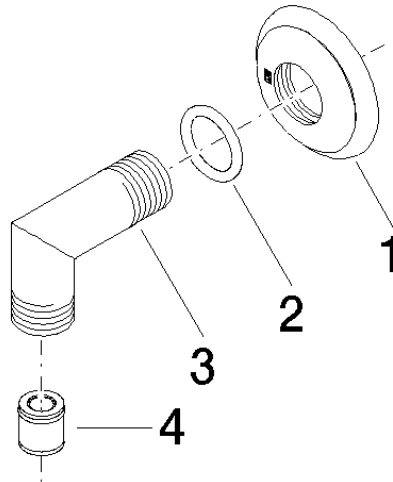

28 450 410 Product version from 7/6/2018

- 1/2" shower outlet
- rosette Ø 55 mm
- 1/2" connection
- WRAS

Intrinsic protection against back flow.

	Durabrass (23kt Gold)	28 450 410-09
	Chrome	28 450 410-00
	Brushed Platinum	28 450 410-06
	Platinum	28 450 410-08
	Brushed Durabrass (23kt Gold)	28 450 410-28
	Brushed Dark Platinum	28 450 410-99

Recommended miscellaneous

Concealed wall elbow - 35 085 970 90

- min. recess depth mm
- max. recess depth mm

28 450 410 Product version from 7/6/2018

mm [inches]

Flow rate chart

Codes & Standards

EN 1717

Scottish Water
Byelaws

UK Water Supply
Regulations

MADISON Wall elbow - Durabronz (23kt Gold)

MADISON

28 450 410 Product version from 7/6/2018

Certificates

Belgaqua_21-381-2 WRAS_240502

Spare parts list

No.	Item Number	Name	Quantity used	Delivery time
1	09 27 35 003-09	rosette	1	40
2	90 14 10 026 00 90	seal	1	2
3	09 11 03 121-09	connection	1	60
4	90 23 01 141 00 90	back-flow preventer	1	2