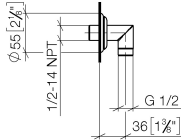

28 450 410 Product version from 7/6/2018

- 1/2" shower outlet
- rosette Ø 55 mm
- 1/2" connection
- WRAS

Intrinsic protection against back flow.

	Durabrass (23kt Gold)	28 450 410-09
	Chrome	28 450 410-00
	Brushed Platinum	28 450 410-06
	Platinum	28 450 410-08
	Brushed Durabrass (23kt Gold)	28 450 410-28
	Brushed Dark Platinum	28 450 410-99

Recommended miscellaneous

Concealed wall elbow - 35 085 970 90

- min. recess depth mm
- max. recess depth mm

28 450 410 Product version from 7/6/2018

mm [inches]

Flow rate chart

Codes & Standards

EN 1717

Scottish Water
Byelaws

UK Water Supply
Regulations

MADISON Wall elbow - Durabronz (23kt Gold)

MADISON

28 450 410 Product version from 7/6/2018

Certificates

Belgaqua_21-381-2 WRAS_240502

Spare parts list

No.	Item Number	Name	Quantity used	Delivery time
1	09 27 35 003-09	rosette	1	40
2	90 14 10 026 00 90	seal	1	2
3	09 11 03 121-09	connection	1	60
4	90 23 01 141 00 90	back-flow preventer	1	2