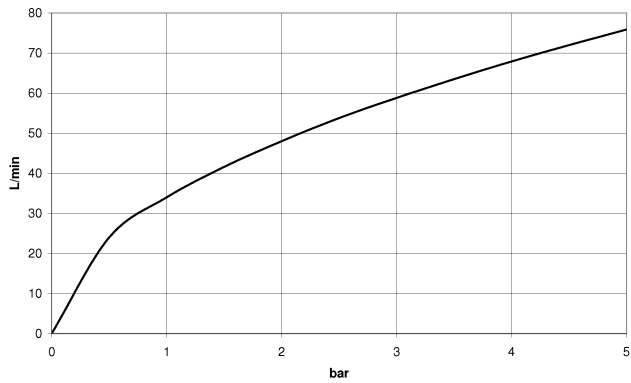

28 450 410 Product version from 7/6/2018

- 1/2" shower outlet
- rosette Ø 55 mm
- 1/2" connection
- WRAS

Intrinsic protection against back flow.

	Brushed Durabron (23kt Gold)	28 450 410-28
	Chrome	28 450 410-00
	Brushed Platinum	28 450 410-06
	Platinum	28 450 410-08
	Durabron (23kt Gold)	28 450 410-09
	Brushed Dark Platinum	28 450 410-99

Recommended miscellaneous

- Concealed wall elbow -** 35 085 970 90
- min. recess depth mm
 - max. recess depth mm

28 450 410 Product version from 7/6/2018

mm [inches]

Flow rate chart

Codes & Standards

EN 1717

No.	Item Number	Name	Quantity used	Delivery time
1	09 27 35 003-28	rosette	1	60
2	90 14 10 026 00 90	seal	1	2
3	09 11 03 121-28	connection	1	60
4	90 23 01 141 00 90	back-flow preventer	1	2