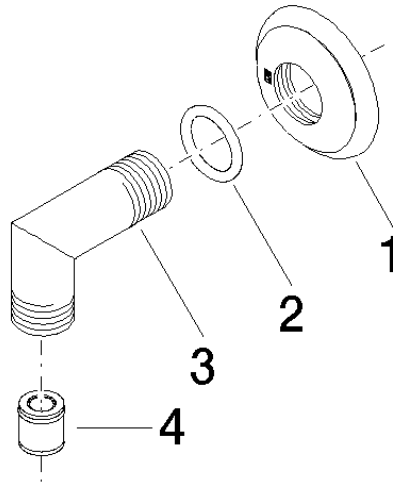

28 450 410 Product version from 7/6/2018

- 1/2" shower outlet
- rosette Ø 55 mm
- 1/2" connection
- WRAS

Intrinsic protection against back flow.

	Brushed Durabron (23kt Gold)	28 450 410-28
	Chrome	28 450 410-00
	Brushed Platinum	28 450 410-06
	Platinum	28 450 410-08
	Durabron (23kt Gold)	28 450 410-09
	Brushed Dark Platinum	28 450 410-99

Recommended miscellaneous

- Concealed wall elbow -** 35 085 970 90
- min. recess depth mm
 - max. recess depth mm

28 450 410 Product version from 7/6/2018

mm [inches]

Flow rate chart

Codes & Standards

EN 1717

Scottish Water
Byelaws

UK Water Supply
Regulations

MADISON Wall elbow - Brushed Durabronz (23kt Gold)

MADISON

28 450 410 Product version from 7/6/2018

Certificates

Belgaqua_21-381-2 WRAS_240502

Spare parts list

No.	Item Number	Name	Quantity used	Delivery time
1	09 27 35 003-28	rosette	1	60
2	90 14 10 026 00 90	seal	1	2
3	09 11 03 121-28	connection	1	60
4	90 23 01 141 00 90	back-flow preventer	1	2