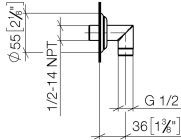

28 450 410 Product version from 7/6/2018

- 1/2" shower outlet
- rosette Ø 55 mm
- 1/2" connection
- WRAS

Intrinsic protection against back flow.

	Brushed Durabron (23kt Gold)	28 450 410-28
	Chrome	28 450 410-00
	Brushed Platinum	28 450 410-06
	Platinum	28 450 410-08
	Durabron (23kt Gold)	28 450 410-09
	Brushed Dark Platinum	28 450 410-99

Recommended miscellaneous

- Concealed wall elbow -** 35 085 970 90
- min. recess depth mm
 - max. recess depth mm

28 450 410 Product version from 7/6/2018

mm [inches]

Flow rate chart

Codes & Standards

EN 1717

Scottish Water
Byelaws

UK Water Supply
Regulations

MADISON Wall elbow - Brushed Durabronz (23kt Gold)

MADISON

28 450 410 Product version from 7/6/2018

Certificates

Belgaqua_21-381-2 WRAS_240502

Spare parts list

No.	Item Number	Name	Quantity used	Delivery time
1	09 27 35 003-28	rosette	1	60
2	90 14 10 026 00 90	seal	1	2
3	09 11 03 121-28	connection	1	60
4	90 23 01 141 00 90	back-flow preventer	1	2