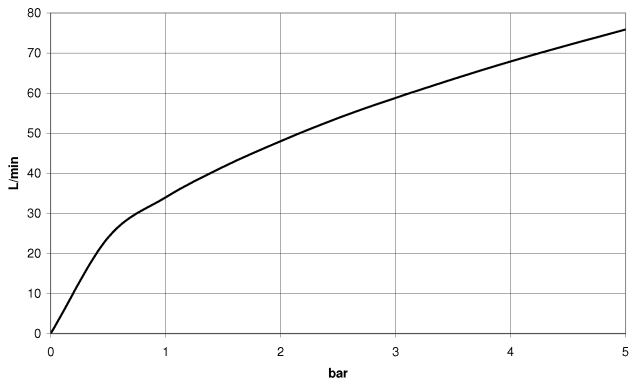

28 450 625

- 3/8" shower outlet
- rosette Ø 55 mm
- 1/2" connection
- WRAS

Intrinsic protection against back flow.

Fits: TARA, META

	brushed chrome	28 450 625-04
	Chrome	28 450 625-00
	Brushed Platinum	28 450 625-06
	Platinum	28 450 625-08
	Dark Chrome	28 450 625-19
	Light Gold	28 450 625-26
	Brushed Light Gold	28 450 625-27
	Brushed Durabronze (23kt Gold)	28 450 625-28
	Matte Black	28 450 625-33
	Brushed Bronze	28 450 625-42
	aluminium	28 450 625-45
	Brushed Champagne (22kt Gold)	28 450 625-46
	Champagne (22kt Gold)	28 450 625-47
	Brushed Chrome	28 450 625-93
	Brushed Dark Platinum	28 450 625-99

28 450 625

mm [inches]

Flow rate chart

Codes & Standards

EN 1717

Scottish Water
Byelaws

UK Water Supply
Regulations

XP P 41-280