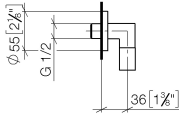

28 450 625

- 3/8" shower outlet
- rosette Ø 55 mm
- 1/2" connection
- WRAS

Intrinsic protection against back flow.

Fits: TARA, META

	brushed chrome	28 450 625-04
	Chrome	28 450 625-00
	Brushed Platinum	28 450 625-06
	Platinum	28 450 625-08
	Dark Chrome	28 450 625-19
	Light Gold	28 450 625-26
	Brushed Light Gold	28 450 625-27
	Brushed Durabronze (23kt Gold)	28 450 625-28
	Matte Black	28 450 625-33
	Brushed Bronze	28 450 625-42
	aluminium	28 450 625-45
	Brushed Champagne (22kt Gold)	28 450 625-46
	Champagne (22kt Gold)	28 450 625-47
	Brushed Chrome	28 450 625-93
	Brushed Dark Platinum	28 450 625-99

28 450 625

mm [inches]

Flow rate chart

Codes & Standards

EN 1717

Scottish Water
Byelaws

UK Water Supply
Regulations

XP P 41-280